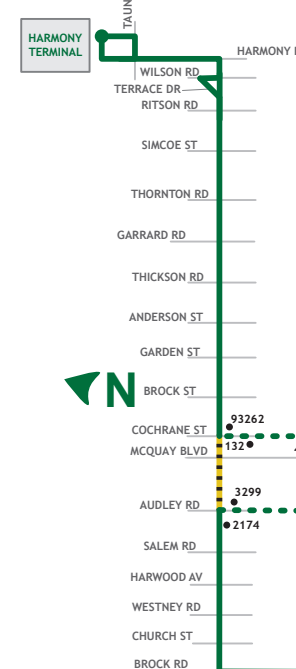

# ROUTE 916

DETOUR - LIMITED STOPS ONLY	
To Pickering Parkway Terminal	
Last Regular Stop	
Rossland & Cochrane - Stop # 468	
Detour Stops	
Cochrane & Valley - Stop # 132	
Hwy 2 & McQuay - Stop # 405	
Audley & Rossland - Stop # 3299	
To Harmony Terminal	
Last Regular Stop	
Rossland & Audley - Stop # 2174	
Detour Stops	
Hwy 2 & Jeffery - Stop # 418	
Cochrane & Rossland - Stop # 93262	