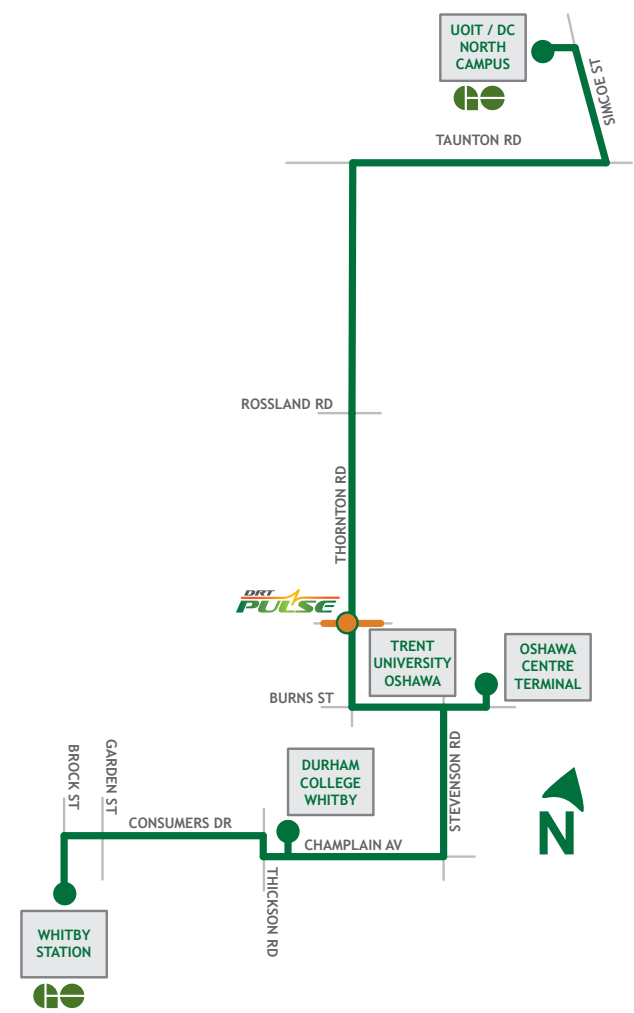

Effective June 25, 2018