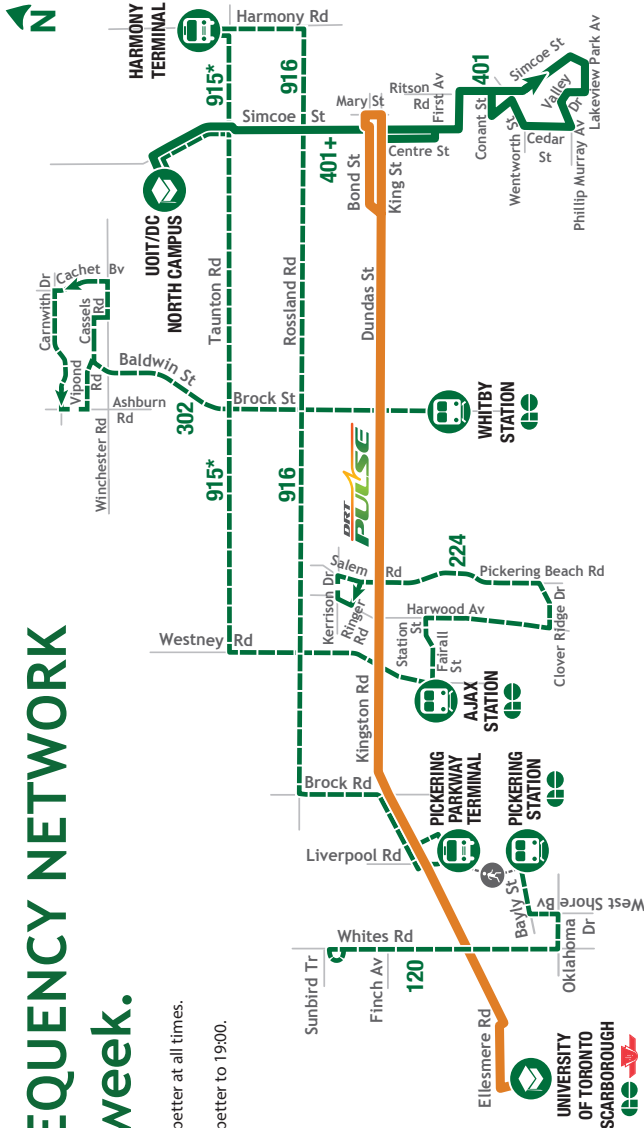

HIGH FREQUENCY NETWORK 7 days a week.

- 30 minutes or better at all times.
- 30 minutes or better to 19:00.

* Simcoe Street weekdays only.