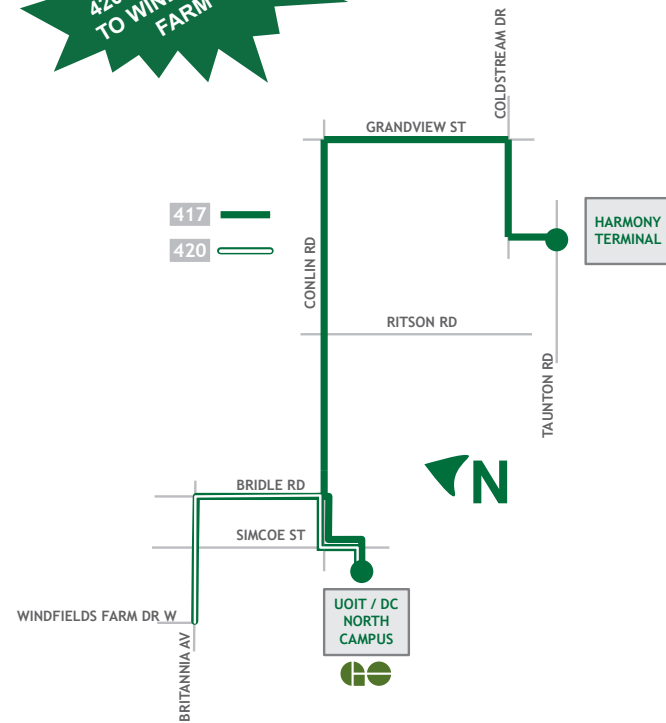

Mobile Apps

DRT provides its service schedules to The Regional Municipality of Durham's Open Data Program. Various third-party transit apps using this data are available on the App Store and Google Play.