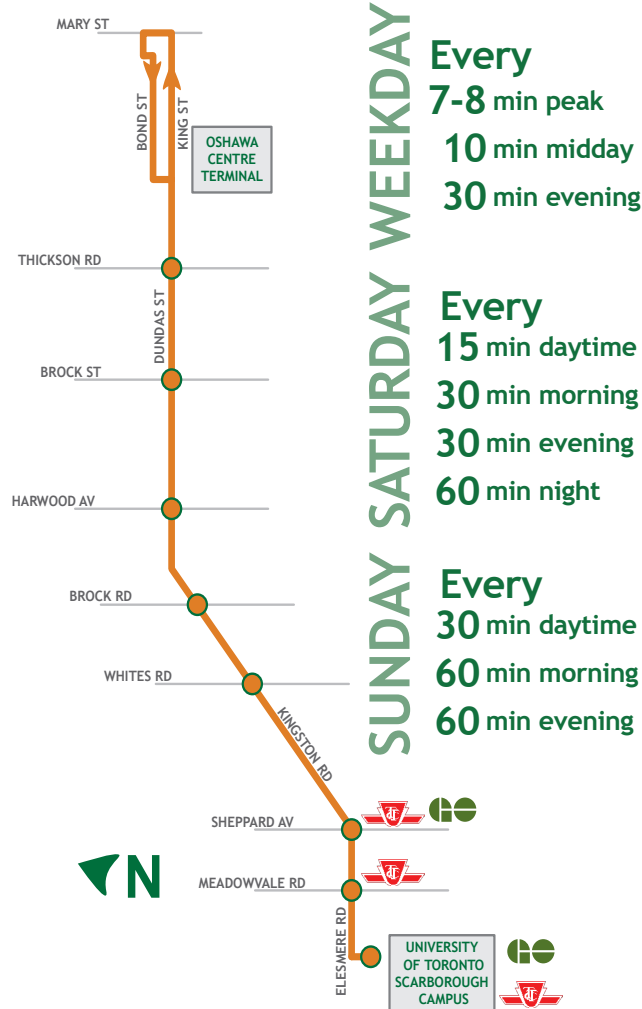

QUESTIONS?

ROUTE 412

ADELAIDE

DRT PULSE

Oshawa - Whitby - Ajax - Pickering - U of T Scarborough

durhamregiontransit.com

Customer Service Centre

1-866-247-0055

@durham_transit

/durhamregiontransit

If this information is required in an accessible format,
please call 1-866-247-0055