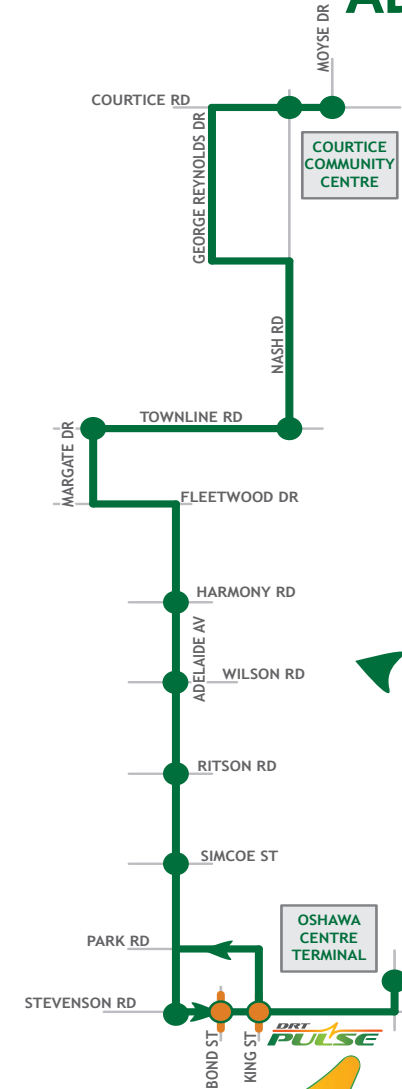

Haven't Gone PRESTO?

It's easy to use and saves
you money.

Visit durhamregiontransit.com
for more information.

Effective June 27, 2016