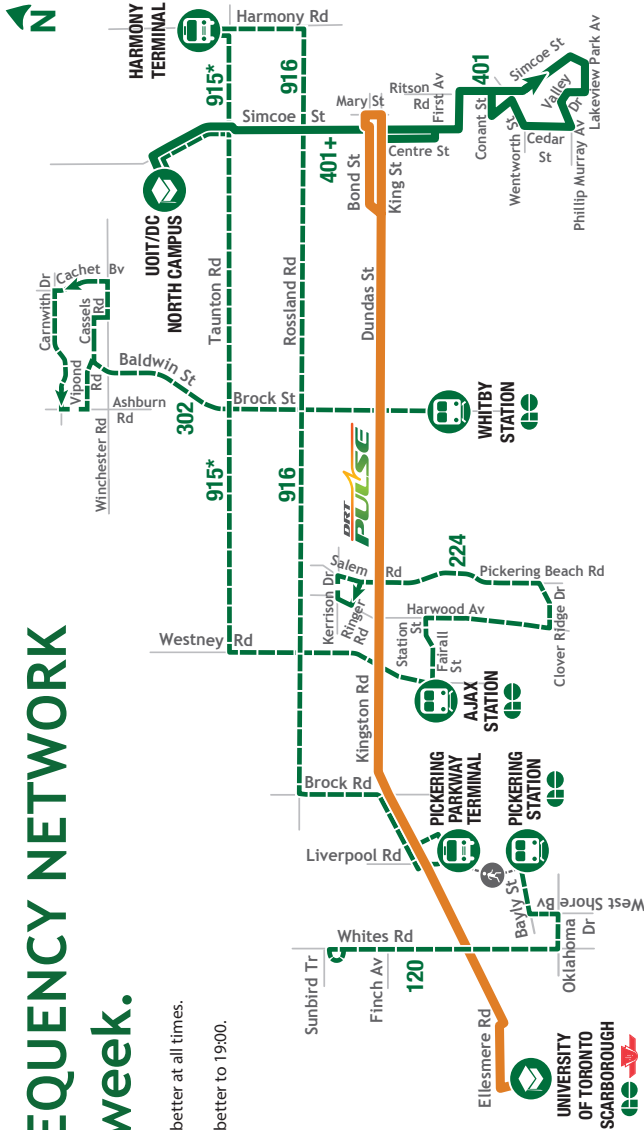

HIGH FREQUENCY NETWORK 7 days a week.

- 30 minutes or better at all times.
- 30 minutes or better to 19:00.

*Simcoe Street weekdays only.