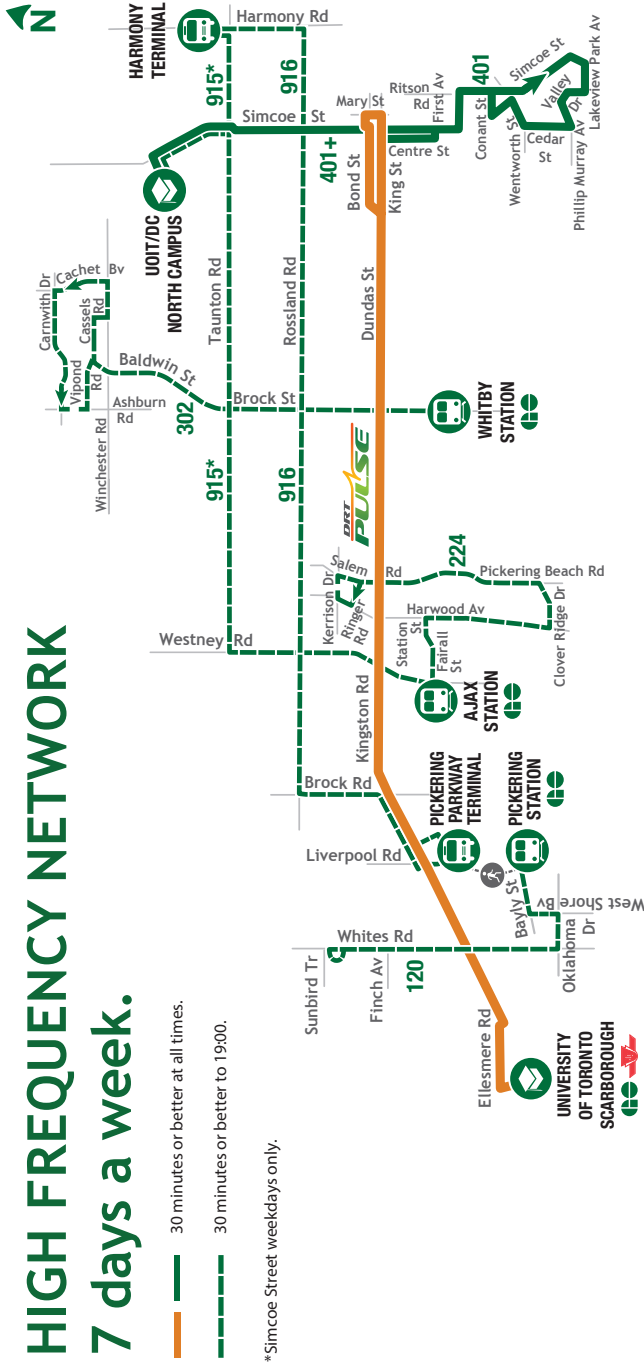

Olive Harmony

durhamregiontransit.com

DRTHelps@durham.ca

Customer Service Centre
1-866-247-0055

[@durham_transit](https://twitter.com/durham_transit)

[/durhamregiontransit](https://facebook.com/durhamregiontransit)

Mobile Apps

DRT provides its service schedules to The Regional Municipality of Durham's Open Data Program. Various third-party transit apps using this data are available on the App Store and Google Play.