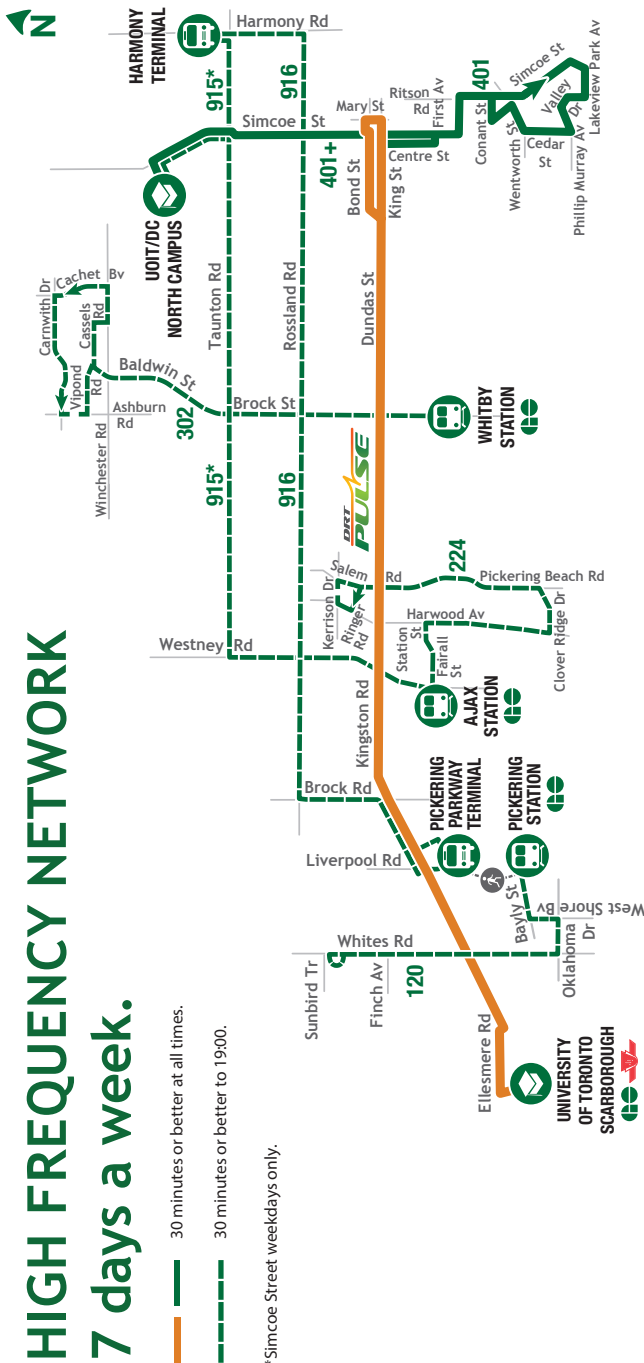

HIGH FREQUENCY NETWORK 7 days a week.

— 30 minutes or better at all times.
- - - 30 minutes or better to 19:00.

* Simcoe Street weekdays only.

durhamregiontransit.com

DRTHelps@durham.ca

Customer Service Centre
1-866-247-0055

@durham_transit

/durhamregiontransit

Mobile Apps

DRT provides its service schedules to The Regional Municipality of Durham's Open Data Program. Various third-party transit apps using this data are available on the App Store and Google Play.