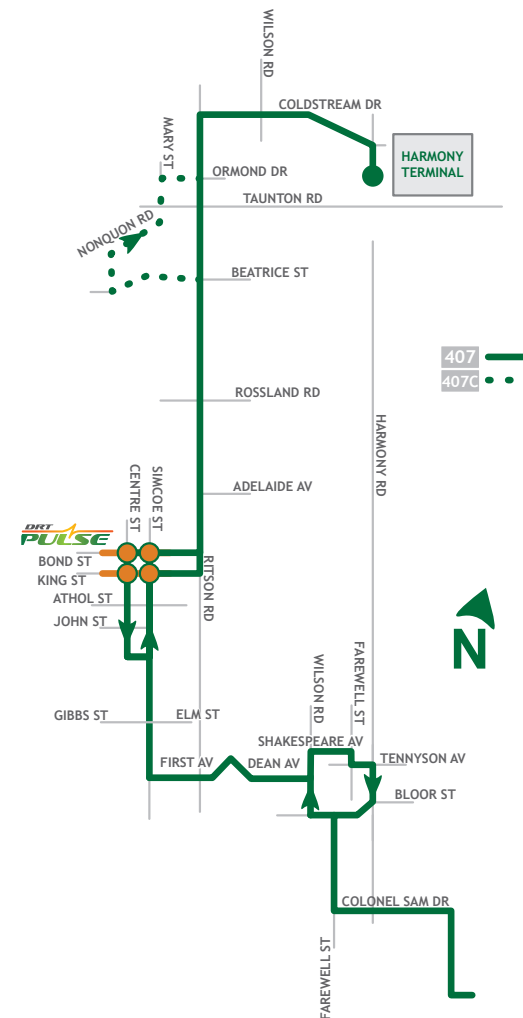

RITSON COLONEL SAM