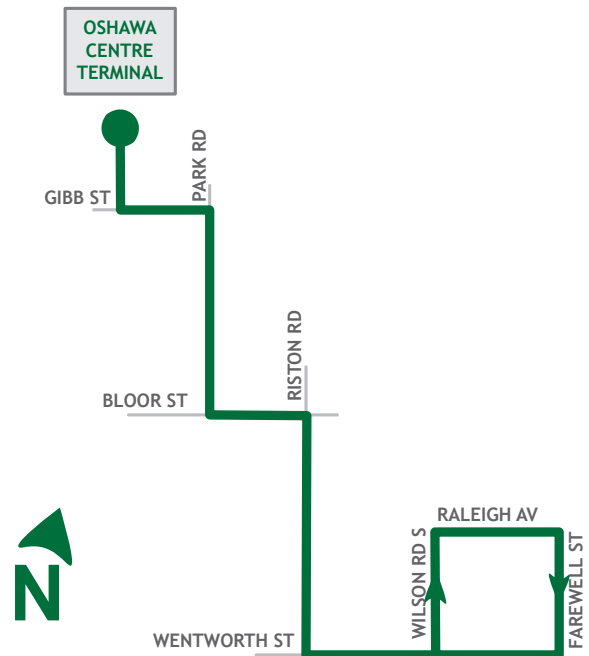

ROUTE 406

Wentworth

Effective September 3, 2018 **Make Life Easy**