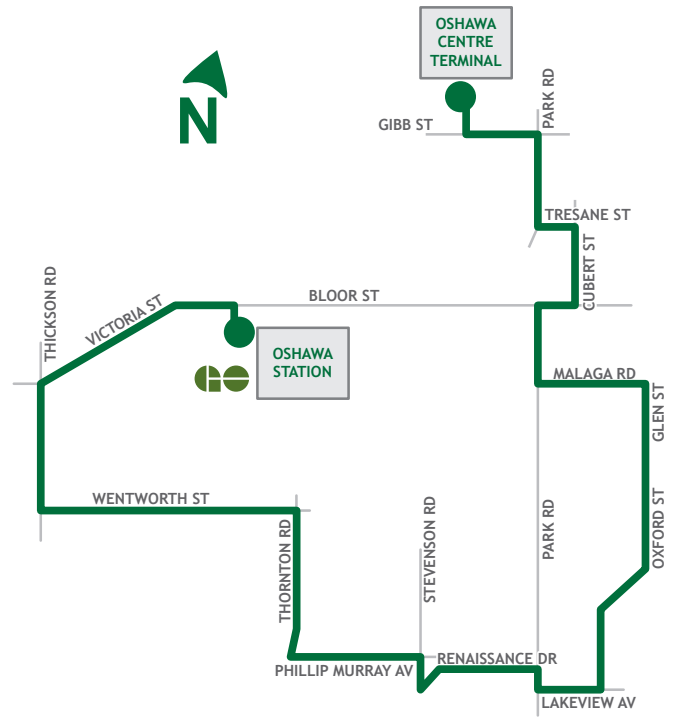

Mobile Apps

DRT provides its service schedules to The Regional Municipality of Durham's Open Data Program. Various third-party transit apps using this data are available on the App Store and Google Play.