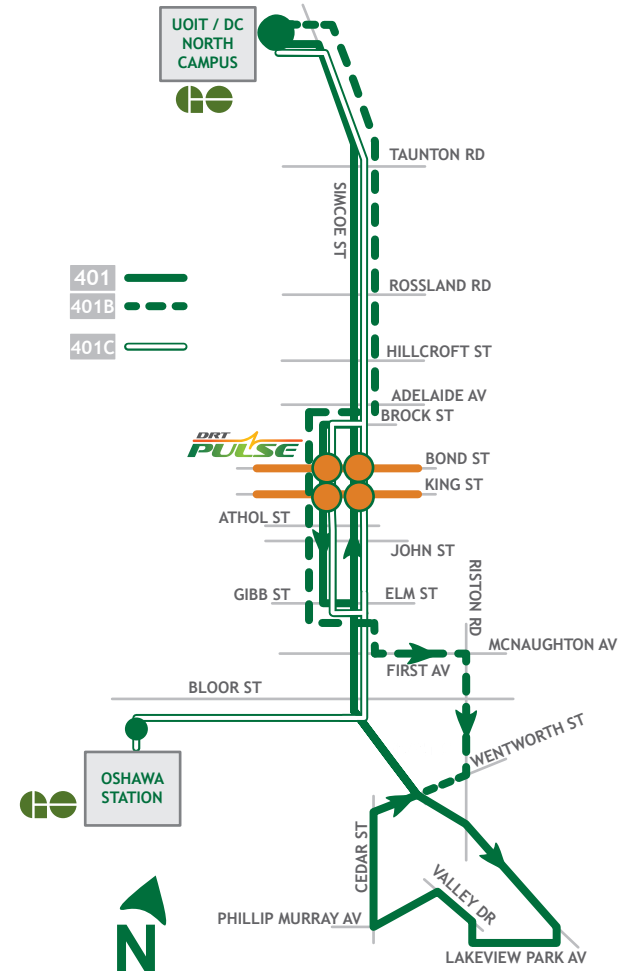

Saturday and Sunday										
South to Lakeview Park										
Route / Branch	UOIT / Durham College North Campus | Depart Stop # 698	Simcoe & Taunton Stop # 711	Simcoe & Rossland Stop # 650	Centre & King | Arrive Stop # 659	Centre & King | Depart Stop # 659	Centre & John Stop # 661	Simcoe & Wentworth Stop # 1096	Lakeview Park & Ritson | Arrive Stop # 1029		
401	-	-	-	-	-	-	06:21	06:25		
401	06:30	06:35	06:40	06:47	06:47	06:49	06:59	07:03		
401	07:00	07:05	07:10	07:17	07:17	07:19	07:29	07:33		
401	07:30	07:35	07:40	07:47	07:47	07:49	07:59	08:03		
401	Every 30 Minutes									
401	13:00	13:05	13:10	13:17	13:17	13:19	13:29	13:33		
401	13:30	13:35	13:40	13:47	13:47	13:49	13:59	14:03		
401	14:00	14:05	14:11	14:18	14:18	14:20	14:30	14:34		
401	Every 30 Minutes									
401	00:00	00:05	00:10	00:17	00:17	00:19	00:29	00:33		
401	00:38	00:43	00:48	00:55	00:55	00:57	01:07	-		
401	01:12	01:17	01:22	01:29	01:29	01:31	01:41	-		

durhamregiontransit.com

DRTHelps@durham.ca

Customer Service Centre
1-866-247-0055

[@durham_transit](https://twitter.com/durham_transit)

[/durhamregiontransit](https://facebook.com/durhamregiontransit)

Mobile Apps

DRT provides its service schedules to The Regional Municipality of Durham's Open Data Program. Various third-party transit apps using this data are available on the App Store and Google Play.

Effective September 3, 2018