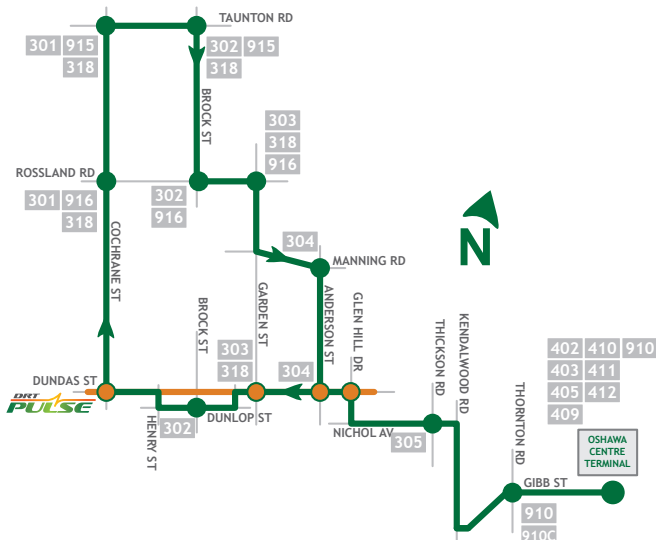

ROUTE 312

COMMUNITY BUS

Effective June 27, 2016

Make Life Easy