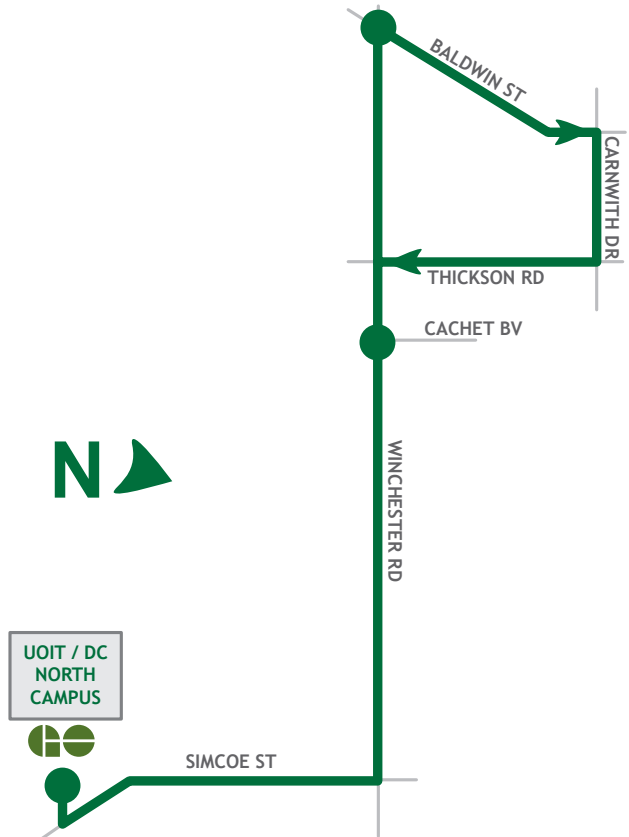

UOIT / DC
NORTH
CAMPUS

SIMCOE ST

Effective June 25, 2018

Make Life Easy

Monday - Friday		
East to UOIT / DC North Campus		
Carnwith & Baldwin Depart Stop # 93482	Thickson & Winchester Stop # 93487	UOIT / DC North Campus Arrive Stop # 698
310		
06:59	07:02	07:11
07:34	07:37	07:46
08:09	08:12	08:21
08:44	08:47	08:56
09:16	09:19	09:28
09:46	09:49	09:58
10:16	10:19	10:28
10:46	10:49	10:58
11:16	11:19	11:28
11:46	11:49	11:58
12:16	12:19	12:28
12:46	12:49	12:58
13:16	13:19	13:28
13:46	13:49	13:58
14:16	14:19	14:28
14:46	14:49	14:58
15:16	15:19	15:28
15:46	15:49	15:58
16:16	16:19	16:28
16:46	16:49	16:58
17:16	17:19	17:28
17:46	17:49	17:58
18:16	18:19	18:28

West to Baldwin		
UOIT / DC North Campus Depart Stop # 698	Winchester & Durham Stop # 523	Carnwith & Baldwin Arrive Stop # 93482
310		
-	06:55	06:59
07:15	07:30	07:34
07:50	08:05	08:09
08:25	08:40	08:44
09:00	09:12	09:16
09:30	09:42	09:46
10:00	10:12	10:16
10:30	10:42	10:46
11:00	11:12	11:16
11:30	11:42	11:46
12:00	12:12	12:16
12:30	12:42	12:46
13:00	13:12	13:16
13:30	13:42	13:46
14:00	14:12	14:16
14:30	14:42	14:46
15:00	15:12	15:16
15:30	15:42	15:46
16:00	16:12	16:16
16:30	16:42	16:46
17:00	17:12	17:16
17:30	17:42	17:46
18:00	18:12	18:16

Saturday and Sunday		
East to UOIT / DC North Campus		
Carnwith & Baldwin Depart Stop # 93482	Thickson & Winchester Stop # 93487	UOIT / DC North Campus Arrive Stop # 698
310		
08:16	08:19	08:28
09:16	09:19	09:28
10:16	10:19	10:28
11:16	11:19	11:28
12:16	12:19	12:28
13:16	13:19	13:28
14:16	14:19	14:28
15:16	15:19	15:28
16:16	16:19	16:28
17:16	17:19	17:28
18:16	18:19	18:28

West to Baldwin		
UOIT / DC North Campus Depart Stop # 698	Winchester & Durham Stop # 523	Carnwith & Baldwin Arrive Stop # 93482
310		
-	08:12	08:16
09:00	09:12	09:16
10:00	10:12	10:16
11:00	11:12	11:16
12:00	12:12	12:16
13:00	13:12	13:16
14:00	14:12	14:16
15:00	15:12	15:16
16:00	16:12	16:16
17:00	17:12	17:16
18:00	18:12	18:16