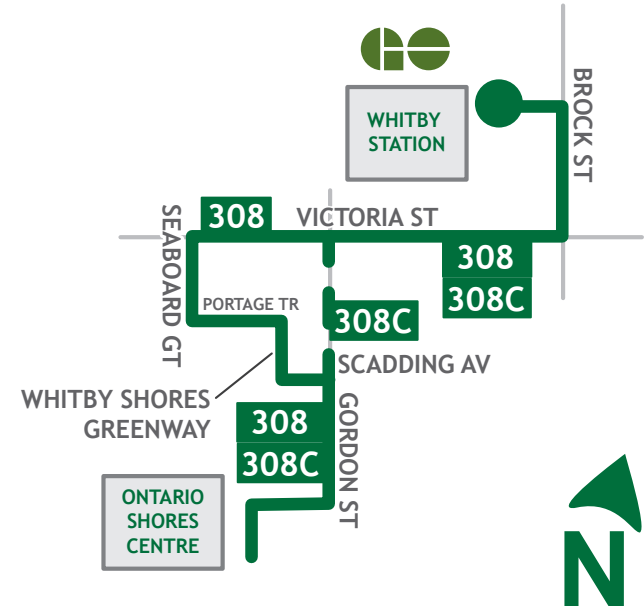

## Whitby Shores

# ROUTE 308

## Monday - Friday

South to Ontario Shores				
Route / Branch	Whitby Station   Depart Stop # 2576	Victoria & Henry Stop # 43	Scadding & Whitby Shores Greenway Stop # 54	Ontario Shores   Arrive Stop # 58
<b>308</b>				
308C	06:11	06:13	→	06:17
308C	06:21	06:23	→	06:27
308C	06:41	06:43	→	06:47
308C	06:51	06:53	→	06:57
308C	07:11	07:13	→	07:17
308C	07:36	07:38	→	07:42
308C	07:48	07:50	→	07:54
308C	08:11	08:13	→	08:17
308C	08:20	08:22	→	08:26
308C	08:56	08:58	→	09:02
308C	09:26	09:28	→	09:32
308	09:50	09:53	09:58	10:02
308	10:20	10:23	10:28	10:32
308	10:50	10:53	10:58	11:02
308	11:20	11:23	11:28	11:32
308	11:50	11:53	11:58	12:02
308	12:20	12:23	12:28	12:32
308	12:50	12:53	12:58	13:02
308	13:50	13:53	13:58	14:02
308	14:20	14:23	14:28	14:32
308	14:50	14:53	14:58	15:02
<b>Continued</b>				

## Sunday

South to Ontario Shores				
Route / Branch	Whitby Station   Depart Stop # 2576	Victoria & Henry Stop # 43	Scadding & Whitby Shores Greenway Stop # 54	Ontario Shores   Arrive Stop # 58
<b>308</b>				
308	08:17	08:20	08:25	08:29
308	09:17	09:20	09:25	09:29
308	10:17	10:20	10:25	10:29
308	11:17	11:20	11:25	11:29
308	12:17	12:20	12:25	12:29
308	13:17	13:20	13:25	13:29
308	14:17	14:20	14:25	14:29
308	15:17	15:20	15:25	15:29
308	16:17	16:20	16:25	16:29
308	17:17	17:20	17:25	17:29