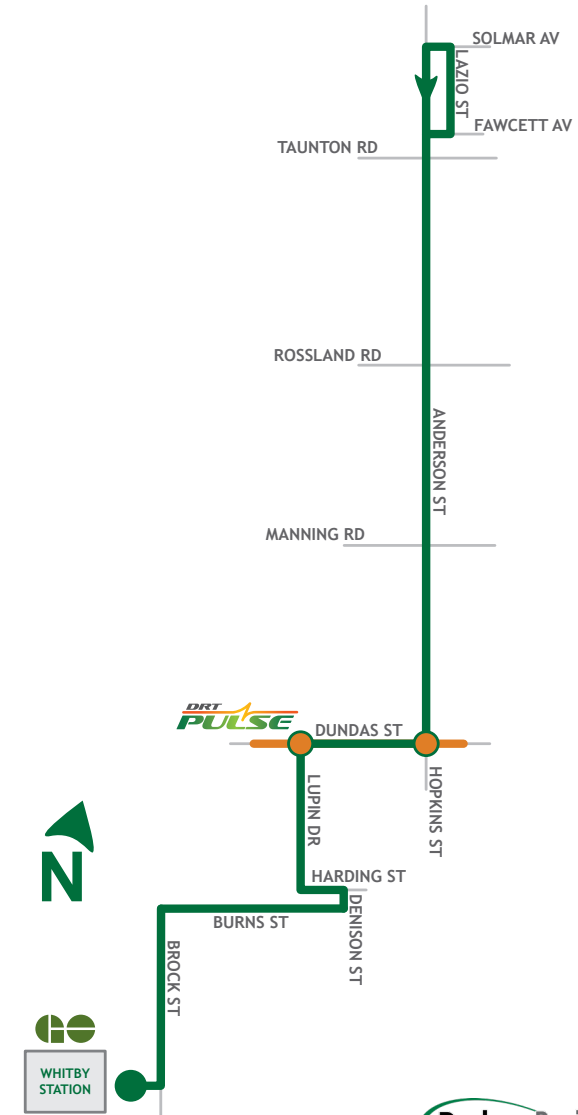

Effective April 9, 2018

ROUTE 304

Monday - Friday					
North to Taunton			South to Whitby Station		
Whitby Station Depart Stop # 2576	Anderson & Dundas Stop # 225	Anderson & Rossland Stop # 232	Anderson & Taunton Stop # 239	Lazio & Samandria Arrive Stop # 241	
304			304		
-	-	-	-	-	
06:20	06:31	06:34	06:38	06:40	
06:50	07:01	07:04	07:08	07:10	
-	-	-	-	-	
07:00	07:11	07:14	07:18	07:20	
07:20	07:31	07:34	07:38	07:40	
07:50	08:01	08:04	08:08	08:10	
08:05	08:16	08:19	08:23	08:25	
Every 30 Minutes			Every 30 Minutes		
15:05	15:16	15:19	15:23	15:25	
15:42	15:53	15:56	16:00	16:02	
16:15	16:26	16:29	16:33	16:35	
16:50	17:01	17:04	17:08	17:10	
17:05	17:16	17:19	17:23	17:25	
17:20	17:31	17:34	17:38	17:40	
17:35	17:46	17:49	17:53	17:55	
17:50	18:01	18:04	18:08	18:10	
18:05	18:16	18:19	18:23	18:25	
18:25	18:36	18:39	18:43	18:45	
18:50	19:01	19:04	19:08	19:10	
19:15	19:25	19:28	19:31	19:34	
19:40	19:50	19:53	19:56	19:59	
20:15	20:25	20:28	20:31	20:34	
21:10	21:20	21:23	21:26	21:29	
22:10	22:20	22:23	22:26	22:29	

Saturday					
North to Taunton			South to Whitby Station		
Whitby Station Depart Stop # 2576	Anderson & Dundas Stop # 225	Anderson & Rossland Stop # 232	Anderson & Taunton Stop # 239	Lazio & Samandria Arrive Stop # 241	
304			304		
08:00	08:10	08:13	08:16	08:19	
09:00	09:10	09:13	09:16	09:19	
10:00	10:10	10:13	10:16	10:19	
11:00	11:10	11:13	11:16	11:19	
12:00	12:10	12:13	12:16	12:19	
13:00	13:10	13:13	13:16	13:19	
14:00	14:10	14:13	14:16	14:19	
15:00	15:10	15:13	15:16	15:19	
16:00	16:10	16:13	16:16	16:19	
17:00	17:10	17:13	17:16	17:19	
18:00	18:10	18:13	18:16	18:19	
19:00	19:10	19:13	19:16	19:19	
20:00	20:10	20:13	20:16	20:19	
21:00	21:10	21:13	21:16	21:19	
22:00	22:10	22:13	22:16	22:19	