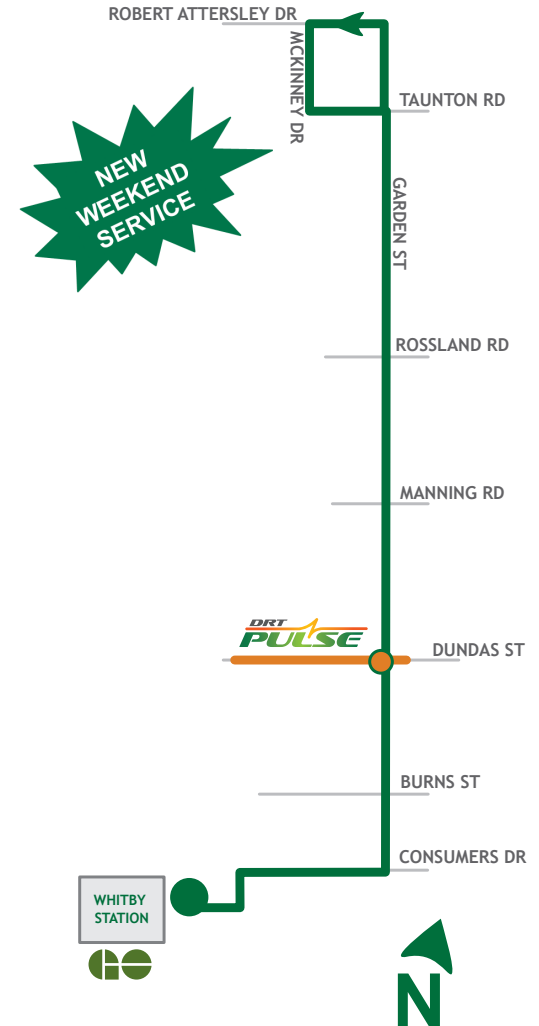

Effective April 9, 2018

ROUTE 303

Monday - Friday

| North to Taunton | | | | | South to Whitby Station | | | | |
|--|-----------------------------|--------------------------------|-------------------------------|--|--|----------------------------------|--------------------------|------------------------------|--|
| Whitby Station Depart Stop # 2576 | Garden & Dundas Stop # 4 | Garden & Rossland Stop # 11 | Garden & Taunton Stop # 18 | McKinney & Broadleaf McKinney Centre Arrive Stop # 90020 | McKinney & Broadleaf McKinney Centre Depart Stop # 90020 | Garden & Taunton Stop # 93009 | 3088 Garden Stop # 29 | Garden & Dundas Stop # 36 | Whitby Station Arrive Stop # 2576 |
| 303 | | | | | 303 | | | | |
| - | - | - | - | - | 05:44 | 05:46 | 05:50 | 05:55 | 06:01 |
| 05:55 | 06:02 | 06:06 | 06:10 | 06:14 | 06:14 | 06:16 | 06:20 | 06:25 | 06:31 |
| 06:25 | 06:32 | 06:36 | 06:40 | 06:44 | 06:44 | 06:46 | 06:50 | 06:55 | 07:01 |
| - | - | - | - | - | 06:54 | 06:56 | 07:00 | 07:05 | 07:11 |
| 06:55 | 07:02 | 07:06 | 07:10 | 07:14 | 07:14 | 07:16 | 07:20 | 07:25 | 07:31 |
| 07:15 | 07:22 | 07:26 | 07:30 | 07:34 | 07:34 | 07:36 | 07:40 | 07:45 | 07:51 |
| 07:55 | 08:02 | 08:06 | 08:10 | 08:14 | 08:14 | 08:16 | 08:20 | 08:25 | 08:31 |
| 08:15 | 08:22 | 08:25 | 08:29 | 08:33 | 08:33 | 08:35 | 08:38 | 08:43 | 08:48 |
| Every 30 Minutes | | | | | Every 30 Minutes | | | | |
| 16:15 | 16:23 | 16:27 | 16:32 | 16:36 | 16:36 | 16:38 | 16:41 | 16:46 | 16:51 |
| 16:50 | 16:58 | 17:02 | 17:07 | 17:11 | 17:11 | 17:13 | 17:16 | 17:21 | 17:26 |
| 17:20 | 17:28 | 17:32 | 17:37 | 17:41 | 17:41 | 17:43 | 17:46 | 17:51 | 17:56 |
| 17:50 | 17:58 | 18:02 | 18:07 | 18:11 | 18:11 | 18:13 | 18:16 | 18:21 | 18:26 |
| 18:05 | 18:13 | 18:17 | 18:22 | 18:26 | 18:26 | 18:28 | 18:31 | 18:36 | 18:41 |
| 18:25 | 18:33 | 18:37 | 18:42 | 18:46 | 18:46 | 18:48 | 18:51 | 18:56 | 19:01 |
| 18:50 | 18:57 | 19:00 | 19:04 | 19:08 | 19:08 | 19:10 | 19:13 | 19:18 | 19:23 |
| 19:15 | 19:22 | 19:25 | 19:29 | 19:33 | 19:33 | 19:35 | 19:38 | 19:43 | 19:48 |
| 19:40 | 19:47 | 19:50 | 19:54 | 19:58 | 19:58 | 20:00 | 20:03 | 20:08 | 20:13 |