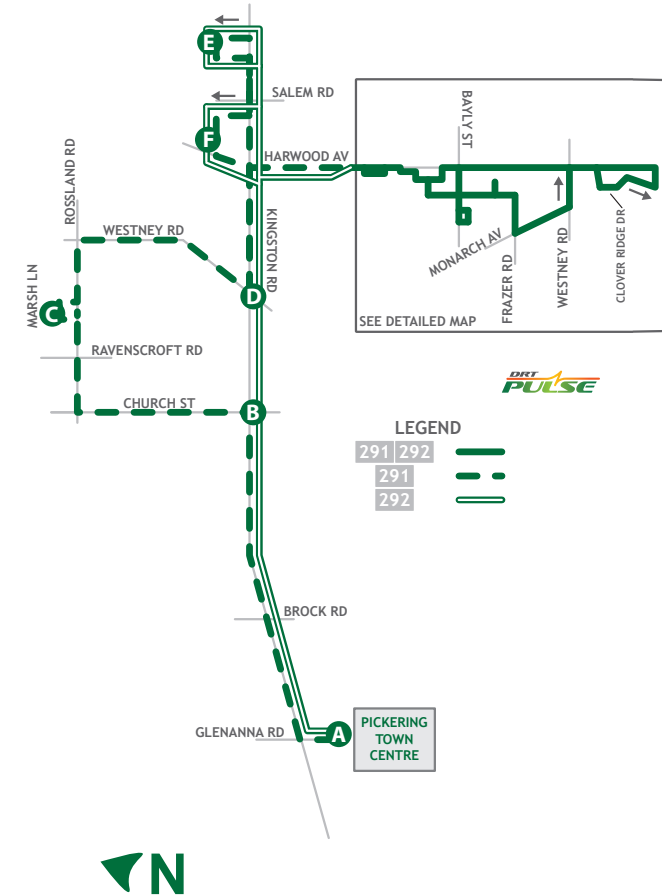

DETAILED MAP

SEE DETAILED MAP

LEGEND

291 292	—
291	- - -
292	—

ROUTE 291 & 292

COMMUNITY ROUTES

To Ajax										
Route / Branch	A	B	C	D	E	F	G	H	L	
Look for stop letter on map →										
Pickering Town Centre Entrance 6 Depart Stop # 1909										
Church & Sherwood Kingston Road Northbound Stop # 3229										
Kingston Rd. At 625 Kingston Church St. Eastbound Stop # 3229										
Rossland & Marsh Marsh Lane Stop # 92017										
Kingston & Westney Opposite Westney Hts. Plaza Stop # 3029										
270 Kingston Walmart Stop # 1940										
Durham Centre Stop # 90003										
Hunt & Harwood Stop # 91000										
Rouge Valley Ajax - Pickering Hospital West Entrance										
Westney & Harwood Westwood Arrive										
291 / 292										
Monday - Saturday										
291	-	08:40	→	08:45	08:51	08:57	09:01	09:12	09:22	09:28
292	09:30	→	09:40	→	09:44	09:50	09:54	10:05	10:15	10:21
291	10:30	10:40	→	10:45	10:51	10:57	11:01	11:12	11:22	11:28
292	11:30	→	11:40	→	11:44	11:50	11:54	12:05	12:15	12:21
291	12:30	12:40	→	12:45	12:51	12:57	13:01	13:12	13:22	13:28
292	13:30	→	13:40	→	13:44	13:50	13:54	14:05	14:15	14:21
291	14:30	14:40	→	14:45	14:51	14:57	15:01	15:12	15:22	15:28
292	15:30	→	15:40	→	15:44	15:50	15:54	16:05	16:15	16:21
291	16:30	16:40	→	16:45	16:51	16:57	17:01	17:12	17:22	17:28
292	17:30	→	17:40	→	17:44	17:50	17:54	18:05	18:15	18:21
Sunday										
291	-	-	-	-	-	-	-	-	-	-
291	12:30	12:40	→	12:45	12:51	12:57	13:01	13:12	13:22	13:28
291	14:30	14:40	→	14:45	14:51	14:57	15:01	15:12	15:22	15:28
291	16:30	16:40	→	16:45	16:51	16:57	17:01	17:12	17:22	17:28