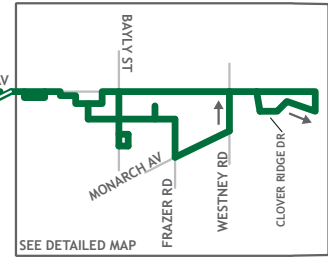

DETAILED MAP

SEE DETAILED MAP

LEGEND

291 292	—
291	- - -
292	—

ROUTE 291 & 292

COMMUNITY ROUTES

To Ajax										
Route / Branch	A	B	C	D	E	F	G	H	L	
Look for stop letter on map →										
Pickering Town Centre Entrance 6 Depart Stop # 1909										
Church & Sherwood Kingston Road Northbound Stop # 3229										
Kingston Rd. At 625 Kingston Church St. Eastbound Stop # 3229										
Rossland & Marsh Marsh Lane Stop # 92017										
Kingston & Westney Opposite Westney Hts. Plaza Stop # 3029										
270 Kingston Walmart Stop # 1940										
Durham Centre Stop # 90003										
Hunt & Harwood Stop # 91000										
Rouge Valley Ajax - Pickering Hospital West Entrance										
Westney & Harwood Westwood Arrive										
291 / 292										
Monday - Saturday										
291	-	08:40	→	08:45	08:51	08:57	09:01	09:12	09:22	09:28
292	09:30	→	09:40	→	09:44	09:50	09:54	10:05	10:15	10:21
291	10:30	10:40	→	10:45	10:51	10:57	11:01	11:12	11:22	11:28
292	11:30	→	11:40	→	11:44	11:50	11:54	12:05	12:15	12:21
291	12:30	12:40	→	12:45	12:51	12:57	13:01	13:12	13:22	13:28
292	13:30	→	13:40	→	13:44	13:50	13:54	14:05	14:15	14:21
291	14:30	14:40	→	14:45	14:51	14:57	15:01	15:12	15:22	15:28
292	15:30	→	15:40	→	15:44	15:50	15:54	16:05	16:15	16:21
291	16:30	16:40	→	16:45	16:51	16:57	17:01	17:12	17:22	17:28
292	17:30	→	17:40	→	17:44	17:50	17:54	18:05	18:15	18:21
Sunday										
291	-	-	-	-	-	-	-	-	-	-
291	12:30	12:40	→	12:45	12:51	12:57	13:01	13:12	13:22	13:28
291	14:30	14:40	→	14:45	14:51	14:57	15:01	15:12	15:22	15:28
291	16:30	16:40	→	16:45	16:51	16:57	17:01	17:12	17:22	17:28