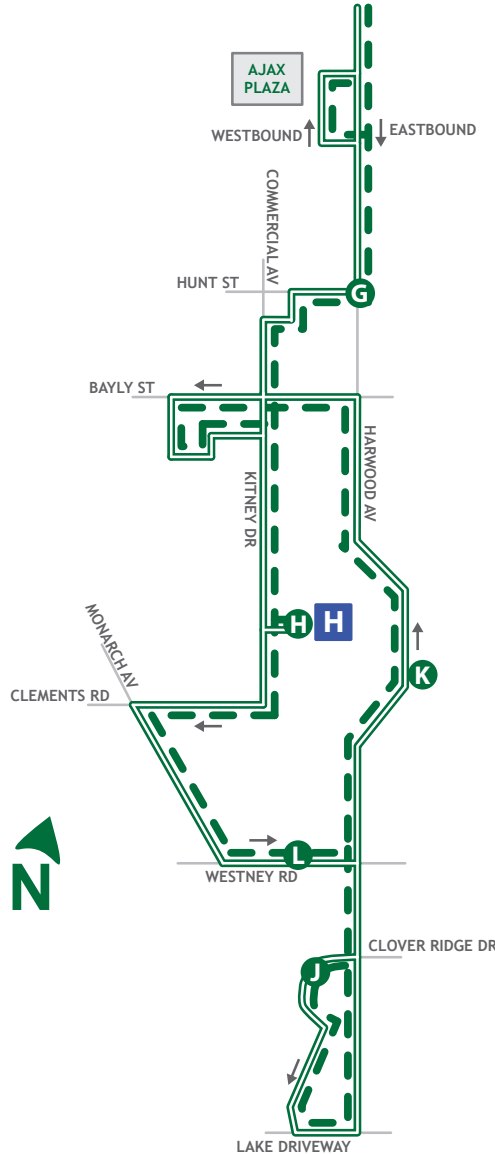

DETAILED MAP

SEE DETAILED MAP

LEGEND

291 292	—
291	- - -
292	—

ROUTE 291 & 292

COMMUNITY ROUTES

To Ajax										
Route / Branch	A	B	C	D	E	F	G	H	L	
Look for stop letter on map →										
Pickering Town Centre Entrance 6 Depart Stop # 1909										
Church & Sherwood Kingston Road Northbound Stop # 3229										
Kingston Rd. At 625 Kingston Church St. Eastbound Stop # 3229										
Rossland & Marsh Marsh Lane Stop # 92017										
Kingston & Westney Opposite Westney Hts. Plaza Stop # 3029										
270 Kingston Walmart Stop # 1940										
Durham Centre Stop # 90003										
Hunt & Harwood Stop # 91000										
Rouge Valley Ajax - Pickering Hospital West Entrance										
Westney & Harwood Westwood Arrive										
291 / 292										
Monday - Saturday										
291	-	08:40	→	08:45	08:51	08:57	09:01	09:12	09:22	09:28
292	09:30	→	09:40	→	09:44	09:50	09:54	10:05	10:15	10:21
291	10:30	10:40	→	10:45	10:51	10:57	11:01	11:12	11:22	11:28
292	11:30	→	11:40	→	11:44	11:50	11:54	12:05	12:15	12:21
291	12:30	12:40	→	12:45	12:51	12:57	13:01	13:12	13:22	13:28
292	13:30	→	13:40	→	13:44	13:50	13:54	14:05	14:15	14:21
291	14:30	14:40	→	14:45	14:51	14:57	15:01	15:12	15:22	15:28
292	15:30	→	15:40	→	15:44	15:50	15:54	16:05	16:15	16:21
291	16:30	16:40	→	16:45	16:51	16:57	17:01	17:12	17:22	17:28
292	17:30	→	17:40	→	17:44	17:50	17:54	18:05	18:15	18:21
Sunday										
291	-	-	-	-	-	-	-	-	-	-
291	12:30	12:40	→	12:45	12:51	12:57	13:01	13:12	13:22	13:28
291	14:30	14:40	→	14:45	14:51	14:57	15:01	15:12	15:22	15:28
291	16:30	16:40	→	16:45	16:51	16:57	17:01	17:12	17:22	17:28