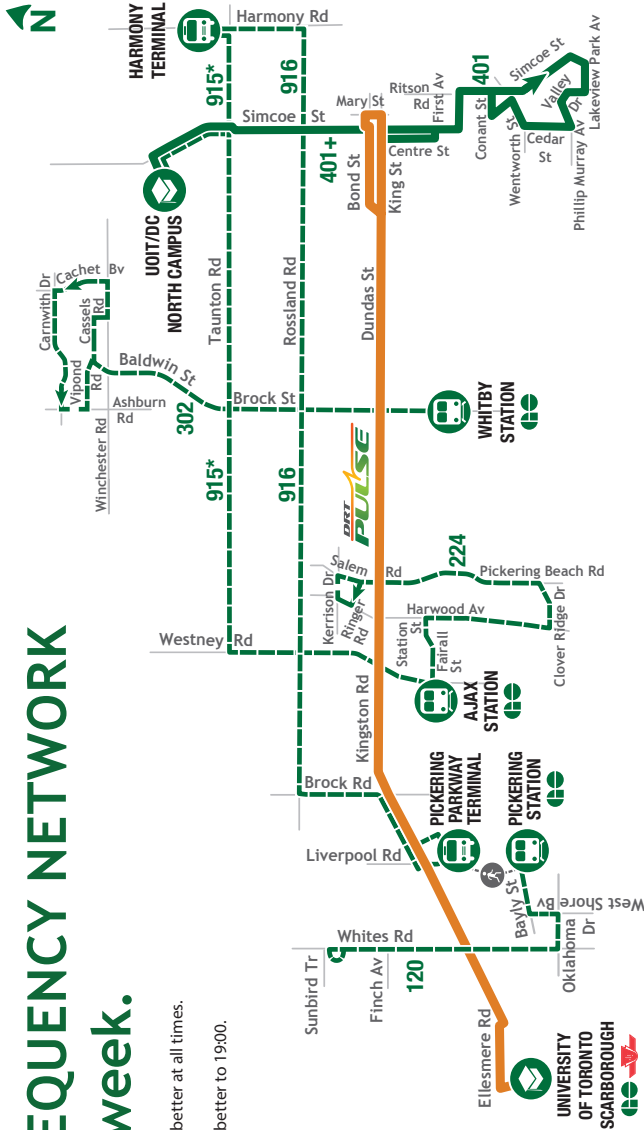

HIGH FREQUENCY NETWORK 7 days a week.

- 30 minutes or better at all times.
- 30 minutes or better to 19:00.

* Simcoe Street weekdays only.