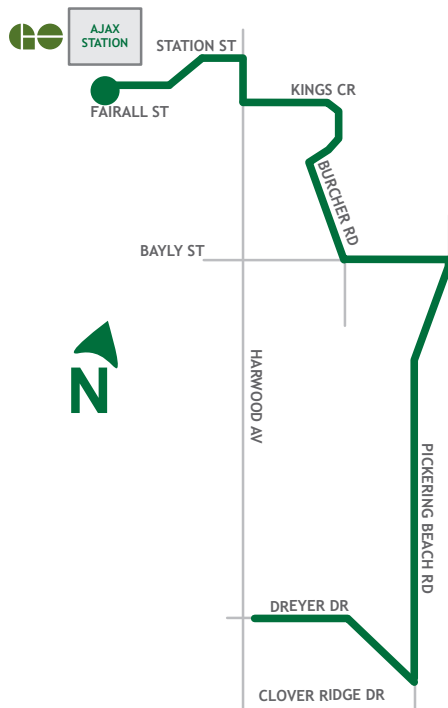

CONTACT US

HIGH
Frequency

ROUTE 218-224

Pickering Beach Harwood-Salem

Monday - Friday						
North to Ajax Station				South to Harwood		
Route / Branch	Dreyer & Parker Depart Stop # 2026	Pickering Beach & Rollo Stop # 2092	Bayly & Salem West Stop # 2313	Station & Harwood Stop # 93121	Ajax Station Arrive Stop # 2569	
218	06:21	06:24	06:26	06:31	06:37	
218	06:51	06:54	06:56	07:01	07:07	
218	07:22	07:25	07:27	07:32	07:38	
218	07:51	07:54	07:56	08:01	08:07	
218	08:42	08:45	08:47	08:52	08:58	
Route / Branch	Ajax Station Depart Stop # 2569	Station & Harwood Stop # 2352	Bayly & Pickering Beach East Stop # 2309	Pickering Beach & Rollo Stop # 3059	Dreyer & Harwood Arrive Stop # 3089	
218	16:43	16:48	16:54	16:57	17:01	
218	17:15	17:20	17:26	17:29	17:33	
218	17:43	17:48	17:54	17:57	18:01	
218	18:02	18:07	18:13	18:16	18:20	
218	18:22	18:27	18:33	18:36	18:40	
218	18:43	18:48	18:54	18:57	19:01	

Route 218

durhamregiontransit.com

DRTHelps@durham.ca

Customer Service Centre
1-866-247-0055

[@durham_transit](https://twitter.com/durham_transit)

[/durhamregiontransit](https://www.facebook.com/durhamregiontransit)