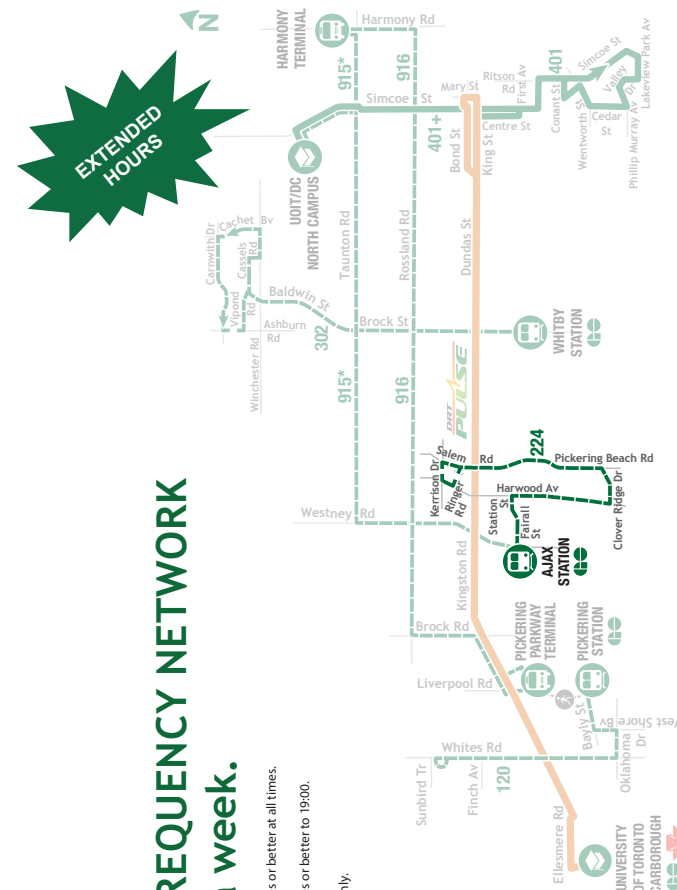

Mobile Apps

DRT provides its service schedules to The Regional Municipality of Durham's Open Data Program. Various third-party transit apps using this data are available on the App Store and Google Play.