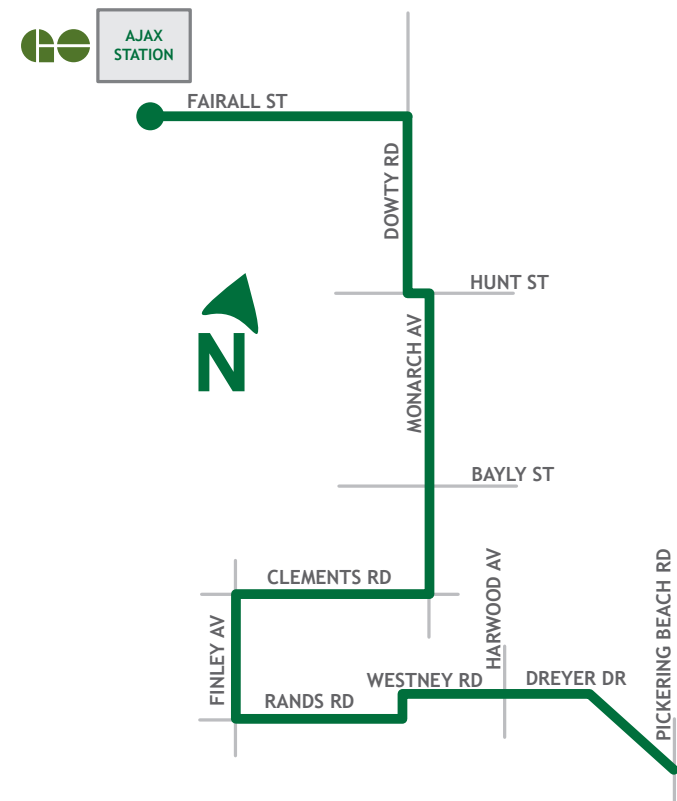

ROUTE 217

MONARCH

Monday - Friday					
South to Pickering Beach			North to Ajax Station		
Route / Branch	Ajax Station Depart	Monarch & Bayly	Finley & Westney	Westney & Harwood	Pickering Beach & Dreyer Arrive
217	06:01	06:06	06:11	06:13	06:16
217	06:31	06:36	06:41	06:43	06:46
217	07:01	07:06	07:11	07:13	07:16
217	07:31	07:36	07:41	07:43	07:46
217	08:01	08:06	08:11	08:13	08:16
217	08:32	08:37	08:41	08:43	08:46
217	Every 30 Minutes				
217	16:32	16:37	16:41	16:43	16:46
217	17:00	17:06	17:10	17:13	17:16
217	17:15	17:21	17:25	17:28	17:31
217	17:30	17:36	17:40	17:43	17:46
217	17:45	17:51	17:55	17:58	18:01
217	18:00	18:06	18:10	18:13	18:16
217	18:30	18:36	18:40	18:43	18:46
217	19:02	19:07	19:11	19:13	19:16
217	19:32	19:37	19:41	19:43	19:46
217	20:10	20:15	20:18	20:20	20:23
217	21:10	21:15	21:18	21:20	21:23
217	22:10	22:15	22:18	22:20	22:23
217	23:10	23:15	23:18	23:20	23:23
217	00:10	00:15	00:18	00:20	00:23
284	01:05	Late Night Shuttle			

Sunday					
South to Pickering Beach			North to Ajax Station		
Route / Branch	Ajax Station Depart	Monarch & Bayly	Finley & Westney	Westney & Harwood	Pickering Beach & Dreyer Arrive
217	07:05	07:10	07:13	07:15	07:18
217	08:05	08:10	08:13	08:15	08:18
217	09:05	09:10	09:13	09:15	09:18
217	10:05	10:10	10:13	10:15	10:18
217	11:05	11:10	11:13	11:15	11:18
217	12:05	12:10	12:13	12:15	12:18
217	13:05	13:10	13:13	13:15	13:18
217	14:05	14:10	14:13	14:15	14:18
217	15:05	15:10	15:13	15:15	15:18
217	16:05	16:10	16:14	16:16	16:19
217	17:05	17:10	17:14	17:16	17:19
217	18:05	18:10	18:14	18:16	18:19
217	19:05	19:10	19:14	19:16	19:19
217	20:05	20:10	20:13	20:15	20:18
217	21:05	21:10	21:13	21:15	21:18
217	22:05	22:10	22:13	22:15	22:18