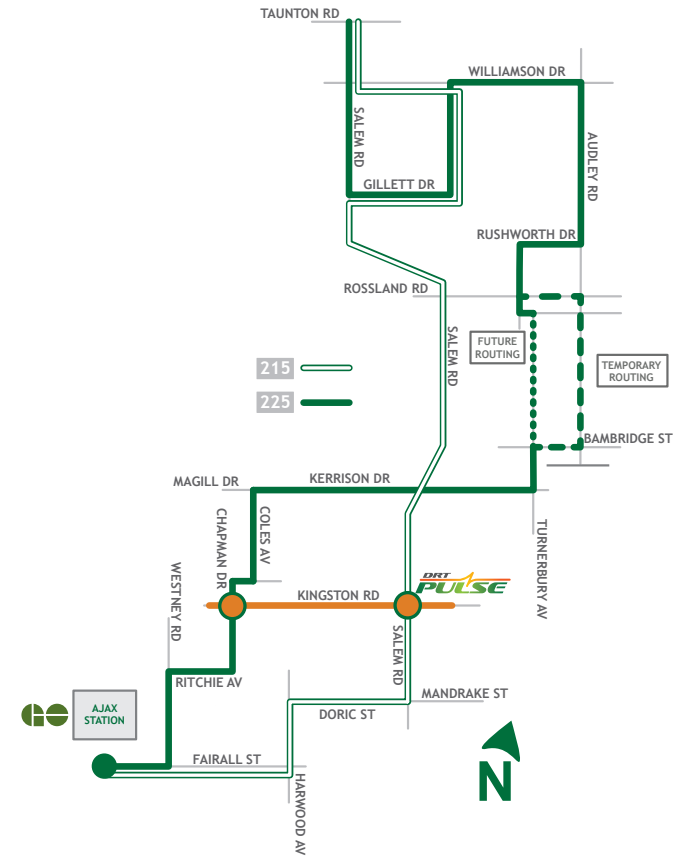

Route / Branch	Taunton & Salem Depart Stop # 2400	Salem & Rossland Stop # 3042	Salem & Kingston Stop # 93151	Harwood & Doric Stop # 3230	Ajax Station Arrive Stop # 2569
215	06:17	06:22	06:25	06:29	06:37
215	06:42	06:47	06:50	06:54	07:02
215	06:52	06:57	07:00	07:04	07:12
215	07:19	07:24	07:27	07:31	07:39
215	07:47	07:52	07:55	07:59	08:07
215	08:12	08:17	08:20	08:24	08:32

ROUTE 215 - 225

Monday - Friday					
North to Taunton			South to Ajax Station		
Route / Branch	Ajax Station Depart Stop # 2569	Chapman & Kingston Stop # 2715	Kerrison & Salem Stop # 3028	Rossland & Rushworth Stop # 2179	Taunton & Salem Arrive Stop # 2406
225					
225	06:24	06:30	06:38	06:46	06:58
225	07:05	07:11	07:19	07:27	07:39
225	07:40	07:46	07:54	08:02	08:14
225	08:00	08:06	08:14	08:22	08:34
225	08:35	08:41	08:49	08:57	09:09
225	09:05	09:11	09:17	09:24	09:34
225	Every 30 Minutes				
225	16:05	16:15	16:21	16:28	16:39
225	16:40	16:50	16:56	17:03	17:14
225	17:02	17:12	17:18	17:25	17:36
225	17:15	17:25	17:31	17:38	17:49
225	17:26	17:36	17:42	17:49	18:00
225	17:45	17:55	18:01	18:08	18:19
225	17:58	18:08	18:14	18:21	18:32
225	18:15	18:25	18:31	18:38	18:49
225	18:43	18:53	18:59	19:06	19:17
225	19:10	19:16	19:22	19:29	19:39
225	19:35	19:41	19:47	19:54	20:04
225	20:10	20:16	20:22	20:29	20:39
225	21:05	21:11	21:17	21:24	21:34
225	22:05	22:11	22:17	22:24	22:34
216	23:05	Continues as Southbound 225 at Salem & Taunton.			
915	00:05	Continues as Southbound 225 at Salem & Taunton.			
283	01:05	Late Night Shuttle			