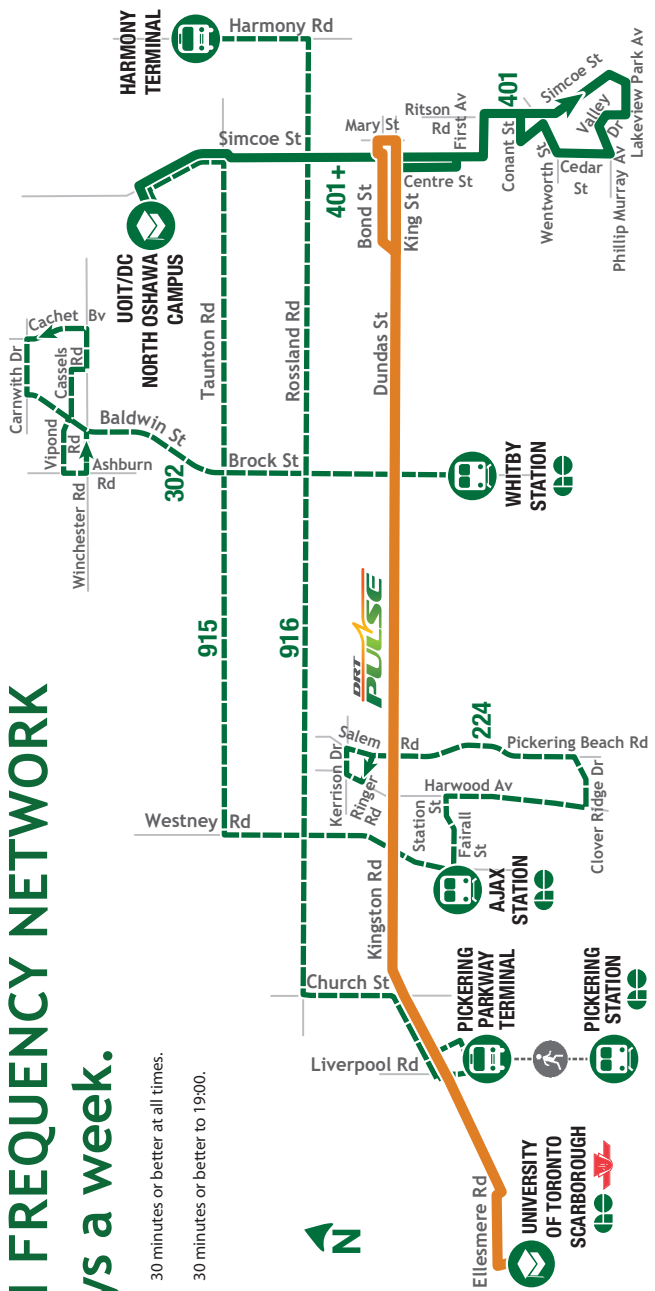

COMMUNITY ROUTE

HIGH FREQUENCY NETWORK 7 days a week.

— 30 minutes or better at all times.
- - - 30 minutes or better to 1900.

durhamregiontransit.com

DRTHelps@durham.ca

Customer Service Centre
1-866-247-0055

@durham_transit

/durhamregiontransit

Mobile Apps

DRT provides its service schedules to The Regional Municipality of Durham's Open Data Program. Various third-party transit apps using this data are available on the App Store and Google Play.

Effective September 4, 2017

Look for stop letter on map

Monday - Saturday

West Pickering Community Route										
A	B	C	D	E	D	F	G	H	P	A
Pickering Town Centre Entrance 6 Depart Stop # 1909	Liverpool & Glenanna Stop # 1732	Finch & Whites Stop # 93420	Whites & Kingston Stop # 93216	Rosebank & Rougenount Stop # 1634	Kingston & Whites Stop # 1779	Kingston & Dixie Stop # 1782	1792 Liverpool Loblaws Store Entrance	Radom & Saint Martins Stop # 1996	Krosno At 725 Krosno Stop # 1832	Pickering Town Centre Entrance 6 Arrive
193A										
10:30	10:33	10:38	10:44	10:51	10:58	11:01	11:05	11:10	11:15	12:27
12:30	12:33	12:38	12:44	12:51	12:58	13:01	13:05	13:10	13:15	13:27
14:30	14:33	14:38	14:44	14:51	14:58	15:01	15:05	15:10	15:15	15:27

East Pickering Community Route										
A	J	K	L	M	N	O	H	P	A	
Pickering Town Centre Entrance 6 Depart Stop # 1909	Valley Farm & Avonmore Stop # 1907	Fieldlight & Faylee Stop # 1899	Kingston & Glenanna Stop # 1786	Kingston & Denmark Stop # 1788	1899 Pickering Parkway Walmart Stop # 1948	Pickering Parkway Terminal Stop # 93112	Radom & Saint Martins Stop # 1996	Krosno At 725 Krosno Stop # 1832	Pickering Town Centre Entrance 6 Arrive	
193B										
11:30	11:34	11:38	11:41	11:44	11:49	11:57	12:03	12:08	12:20	
13:30	13:34	13:38	13:41	13:44	13:49	13:57	14:03	14:08	14:20	
15:30	15:34	15:38	15:41	15:44	15:49	15:57	16:03	16:08	16:20	