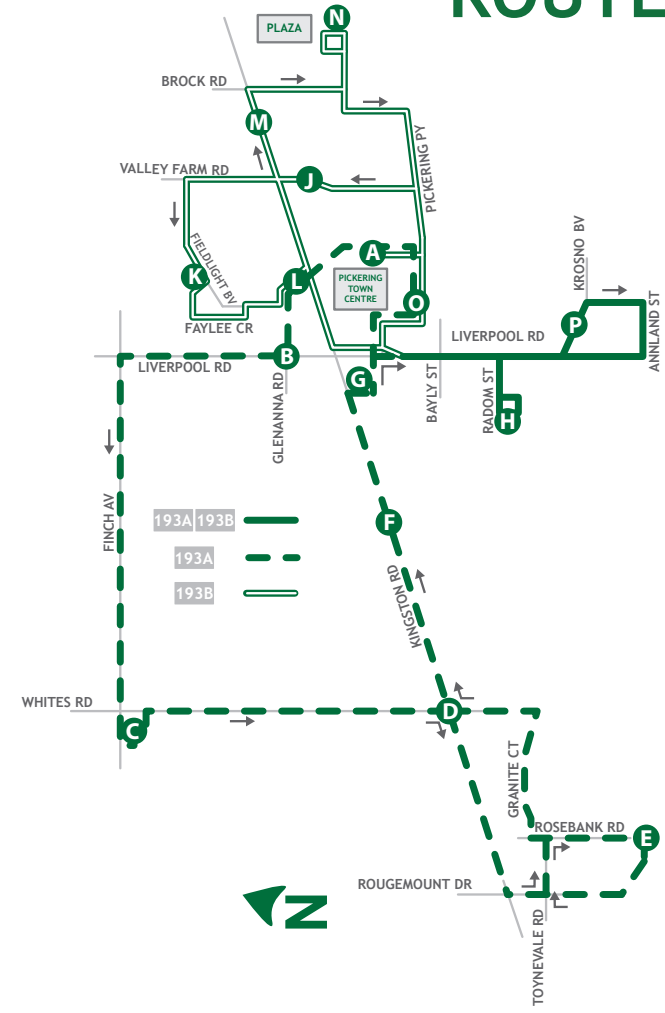

COMMUNITY ROUTE

HIGH FREQUENCY NETWORK 7 days a week.

— 30 minutes or better at all times.
- - - 30 minutes or better to 1900.

durhamregiontransit.com

DRTHelps@durham.ca

Customer Service Centre
1-866-247-0055

@durham_transit

/durhamregiontransit

Mobile Apps

DRT provides its service schedules to The Regional Municipality of Durham's Open Data Program. Various third-party transit apps using this data are available on the App Store and Google Play.

Effective September 4, 2017

Look for stop letter on map

Monday - Saturday

West Pickering Community Route										
A	B	C	D	E	D	F	G	H	P	A
Pickering Town Centre Entrance 6 Depart Stop # 1909	Liverpool & Glenanna Stop # 1732	Finch & Whites Stop # 93420	Whites & Kingston Stop # 93216	Rosebank & Rougenount Stop # 1634	Kingston & Whites Stop # 1779	Kingston & Dixie Stop # 1782	1792 Liverpool Loblaws Store Entrance	Radom & Saint Martins Stop # 1996	Krosno At 725 Krosno Stop # 1832	Pickering Town Centre Entrance 6 Arrive
193A										
10:30	10:33	10:38	10:44	10:51	10:58	11:01	11:05	11:10	11:15	12:27
12:30	12:33	12:38	12:44	12:51	12:58	13:01	13:05	13:10	13:15	13:27
14:30	14:33	14:38	14:44	14:51	14:58	15:01	15:05	15:10	15:15	15:27

East Pickering Community Route										
A	J	K	L	M	N	O	H	P	A	
Pickering Town Centre Entrance 6 Depart Stop # 1909	Valley Farm & Avonmore Stop # 1907	Fieldlight & Faylee Stop # 1899	Kingston & Glenanna Stop # 1786	Kingston & Denmark Stop # 1788	1899 Pickering Parkway Walmart Stop # 1948	Pickering Parkway Terminal Stop # 93112	Radom & Saint Martins Stop # 1996	Krosno At 725 Krosno Stop # 1832	Pickering Town Centre Entrance 6 Arrive	
193B										
11:30	11:34	11:38	11:41	11:44	11:49	11:57	12:03	12:08	12:20	
13:30	13:34	13:38	13:41	13:44	13:49	13:57	14:03	14:08	14:20	
15:30	15:34	15:38	15:41	15:44	15:49	15:57	16:03	16:08	16:20	