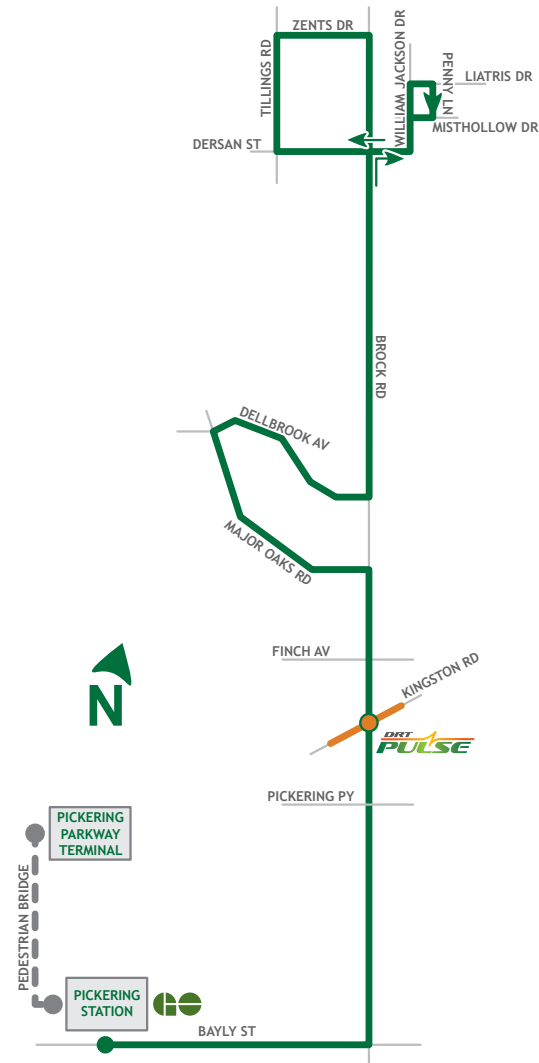

Effective January 1, 2018

ROUTE 112

Monday - Friday

North to Zents		South to Pickering Station	
Route / Branch	Pickering Station Depart	Route / Branch	Tillings & Scenic Depart
Stop # 2549	Stop # 1724	Stop # 93282	Stop # 93284
Stop # 1847	Stop # 93435	Stop # 1849	Stop # 1860
Stop # 93279	Stop # 93282	Stop # 1726	Stop # 1727
112	112	112	112
-	-	05:29	05:30
-	-	05:50	05:51
05:55	06:03	06:04	06:09
06:36	06:44	06:45	06:50
-	-	06:58	06:59
-	-	07:00	07:04
06:46	06:54	06:55	07:00
07:04	07:12	07:13	07:18
07:17	07:25	07:26	07:31
07:31	07:39	07:40	07:45
07:46	07:54	07:55	08:00
07:59	08:07	08:08	08:13
08:15	08:23	08:24	08:29
08:40	08:48	08:49	08:54
112	112	112	112
-	-	15:10	15:11
-	-	15:35	15:36
16:05	16:14	16:16	16:21
16:20	16:29	16:31	16:36
16:35	16:44	16:46	16:51
16:55	17:04	17:06	17:11
17:05	17:14	17:16	17:21
17:20	17:29	17:31	17:36
17:40	17:49	17:51	17:56
17:50	17:59	18:01	18:06
18:10	18:19	18:21	18:26
18:40	18:47	18:48	18:53
19:05	19:12	19:13	19:18
19:30	19:37	19:38	19:43
20:05	20:12	20:13	20:18
21:05	21:12	21:13	21:18
22:05	22:12	22:13	22:18
182	23:05		
181	01:05		

Sunday

North to Zents		South to Pickering Station	
Route / Branch	Pickering Station Depart	Route / Branch	Tillings & Scenic Depart
Stop # 2549	Stop # 1724	Stop # 93282	Stop # 93284
Stop # 1847	Stop # 93435	Stop # 1849	Stop # 1860
Stop # 93279	Stop # 93282	Stop # 1726	Stop # 1727
112	112	112	112
-	-	09:19	09:23
10:00	10:08	10:09	10:14
11:00	11:08	11:09	11:14
12:00	12:08	12:09	12:14
13:00	13:08	13:09	13:14
14:00	14:08	14:09	14:14
15:00	15:08	15:09	15:14
16:00	16:08	16:09	16:14
17:00	17:08	17:09	17:14
18:00	18:07	18:08	18:13
19:00	19:07	19:08	19:13
20:00	20:07	20:08	20:13
181	21:05		
181	22:05		