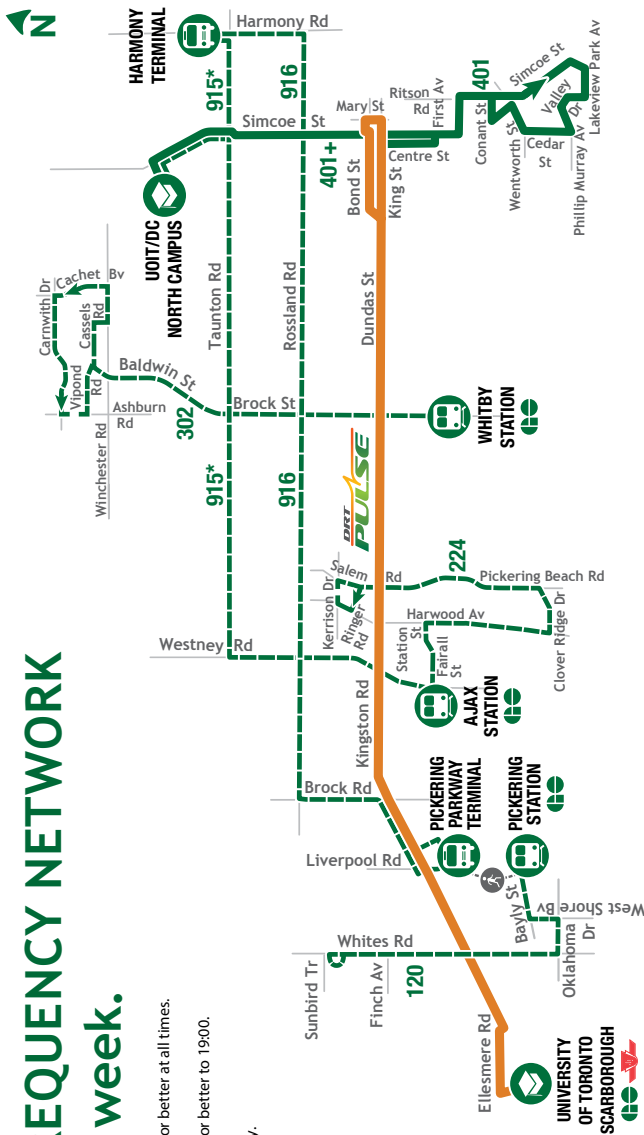

HIGH FREQUENCY NETWORK 7 days a week.

- 30 minutes or better at all times.
- 30 minutes or better to 19:00.
- *Simcoe Street weekdays only.