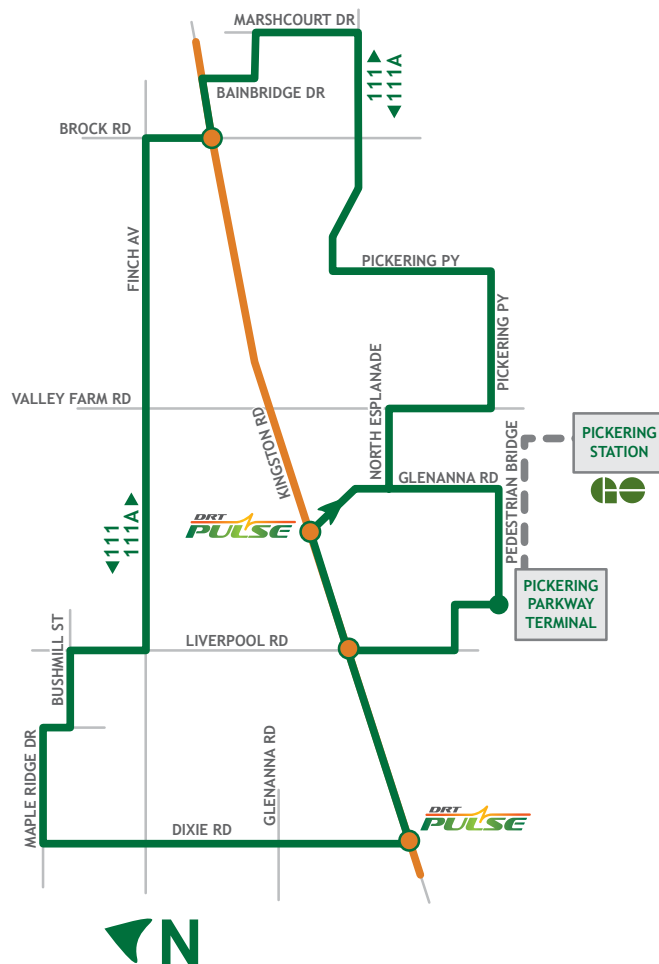

ROUTE 111

EAST PICKERING

Effective June 25, 2018

Make Life Easy

ROUTE 111

EAST PICKERING

Monday - Friday

Saturday and Sunday

To Pickering Parkway Term. Counter Clockwise	
Route / Branch	Pickering Station Depart
	Stop # 2549
	Pickering Parkway Terminal
	Stop # 93112
	Glenanna & The Esplanade North
	Stop # 93260
	Brock Road & Kingston
	Stop # 1724
	Finch & Forest Park
	Stop # 1867
	Dixie & Kingston
	Stop # 1979
	Pickering Parkway Terminal Arrive
	Stop # 93112
111	
111	- 09:05 09:08 09:16 09:21 09:29 09:35
111	- 10:05 10:08 10:16 10:21 10:29 10:35
111	- 11:05 11:08 11:16 11:21 11:29 11:35
111	- 12:05 12:08 12:16 12:21 12:29 12:35
111	- 13:05 13:08 13:16 13:21 13:29 13:35
111	- 14:05 14:08 14:16 14:21 14:29 14:35
111	- 15:05 15:08 15:16 15:21 15:29 15:35
111	- 16:05 16:08 16:16 16:21 16:29 16:35
111	- 17:05 17:08 17:16 17:21 17:29 17:35
111	- 18:05 18:08 18:16 18:21 18:29 18:35
111	- 19:05 19:08 19:16 19:21 19:29 19:35
Saturday	
181	23:05 Late Night Shuttle
181	00:05