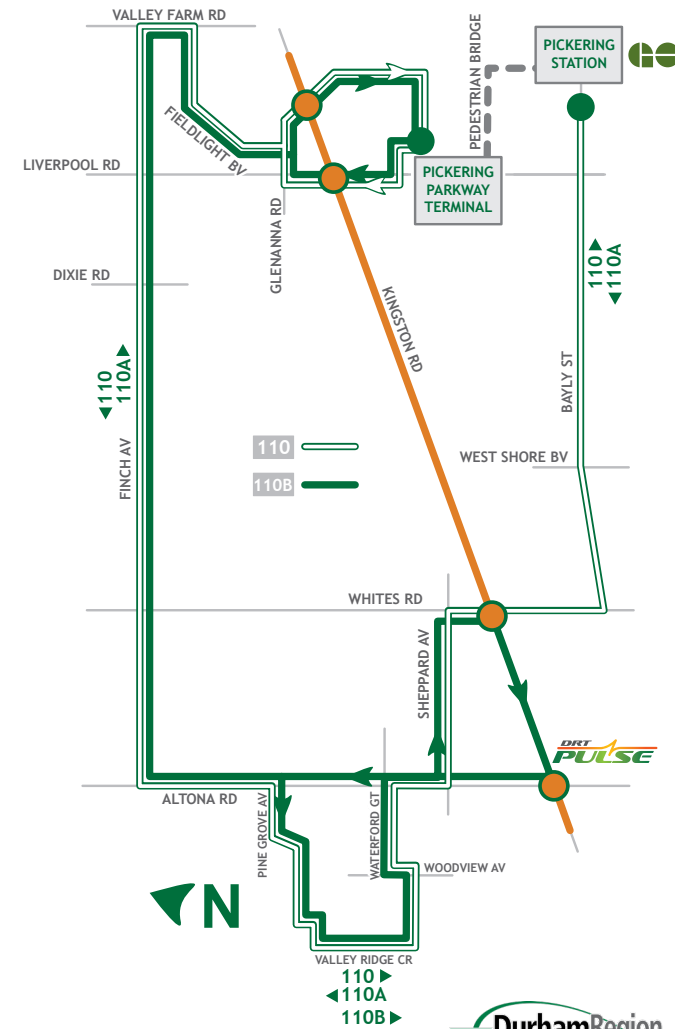

Finch West

Effective September 3, 2018

ROUTE 110

Monday - Friday

West to Pickering Station 110 Whites & Kingston 110B					
Route / Branch	Pickering Parkway Terminal Depart	Finch & Whites	Pine Grove & Altona	Whites & Kingston	Pickering Station Arrive
Stop # 93112	Stop # 93420	Stop # 93232	Stop # 93216	Stop # 2549	Stop # 93112
110					
110	-	-	05:56	06:08	06:14
110	-	-	06:26	06:38	06:44
110	06:39	06:51	06:56	07:08	07:14
110	07:09	07:21	07:26	07:38	07:44
110	07:39	07:51	07:56	08:08	08:14
110	07:55	08:07	08:12	08:24	08:30
110B	08:35	08:47	08:51	09:02	-
110B	09:05	09:17	09:21	09:32	-
110B	09:35	09:47	09:51	10:02	-
110B	Every 30 Minutes				
110B	14:35	14:47	14:51	15:02	-
110B	15:05	15:17	15:21	15:32	-
110	15:30	15:42	15:47	15:59	16:05
110	16:00	16:12	16:17	16:29	16:35
110	16:27	16:39	16:44	16:56	17:02
110	16:57	17:09	17:14	17:26	17:32
110	17:27	17:39	17:44	17:56	18:02
110	17:56	18:09	18:13	18:25	18:32
110	18:26	18:39	18:43	18:55	19:02
110B	19:05	19:17	19:21	19:32	-
110B	19:40	19:52	19:56	20:07	-
110B	20:05	20:17	20:21	20:32	-
110B	21:05	21:17	21:21	21:32	-
110B	22:05	22:17	22:21	22:32	-
181	23:05	Late Night Shuttle			
181	00:05	Late Night Shuttle			
181	01:05	Late Night Shuttle			