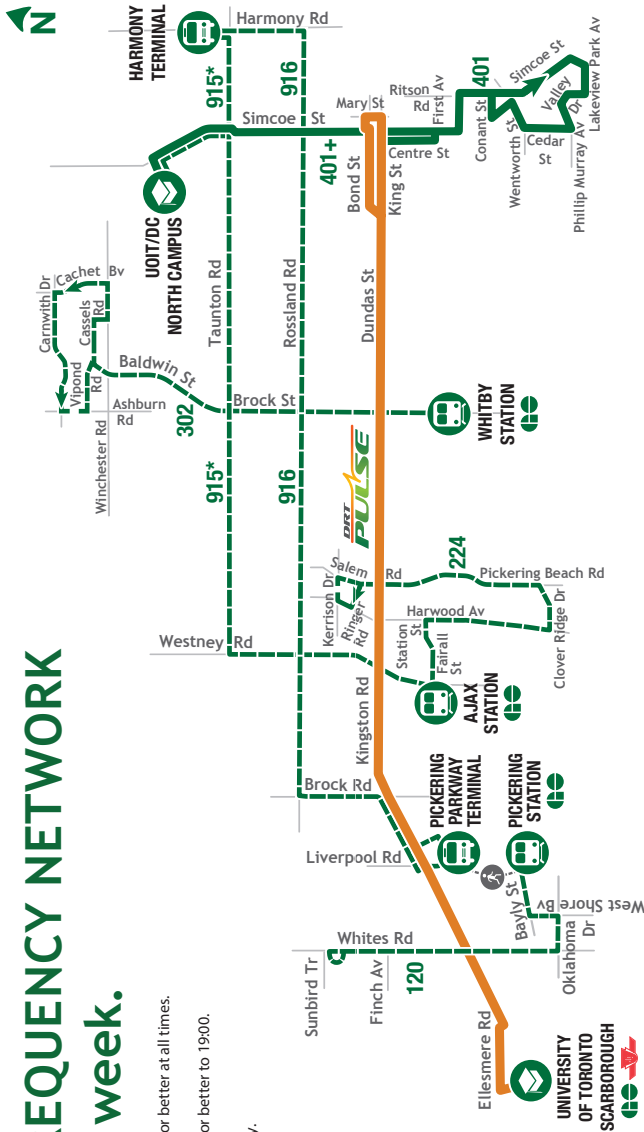

HIGH FREQUENCY NETWORK 7 days a week.

- 30 minutes or better at all times.
- - - 30 minutes or better to 19:00.

*Simcoe Street weekdays only.