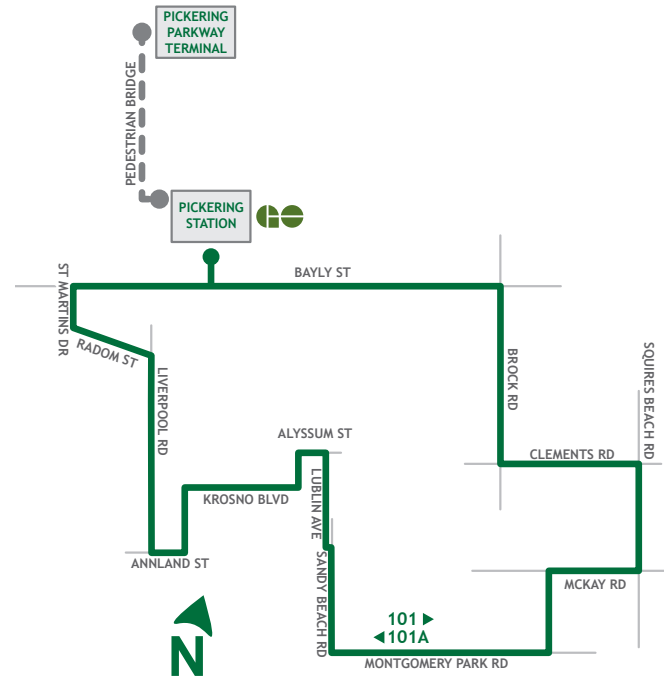

Mobile Apps

DRT provides its service schedules to The Regional Municipality of Durham's Open Data Program. Various third-party transit apps using this data are available on the App Store and Google Play.