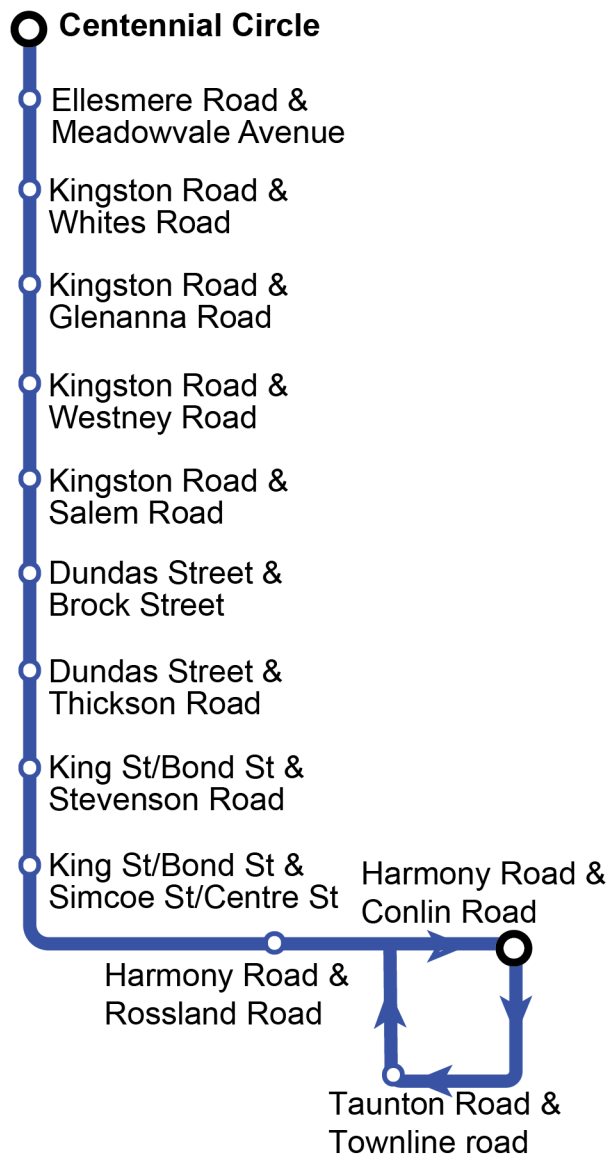

Blue Night N1

Effective January 2, 2024