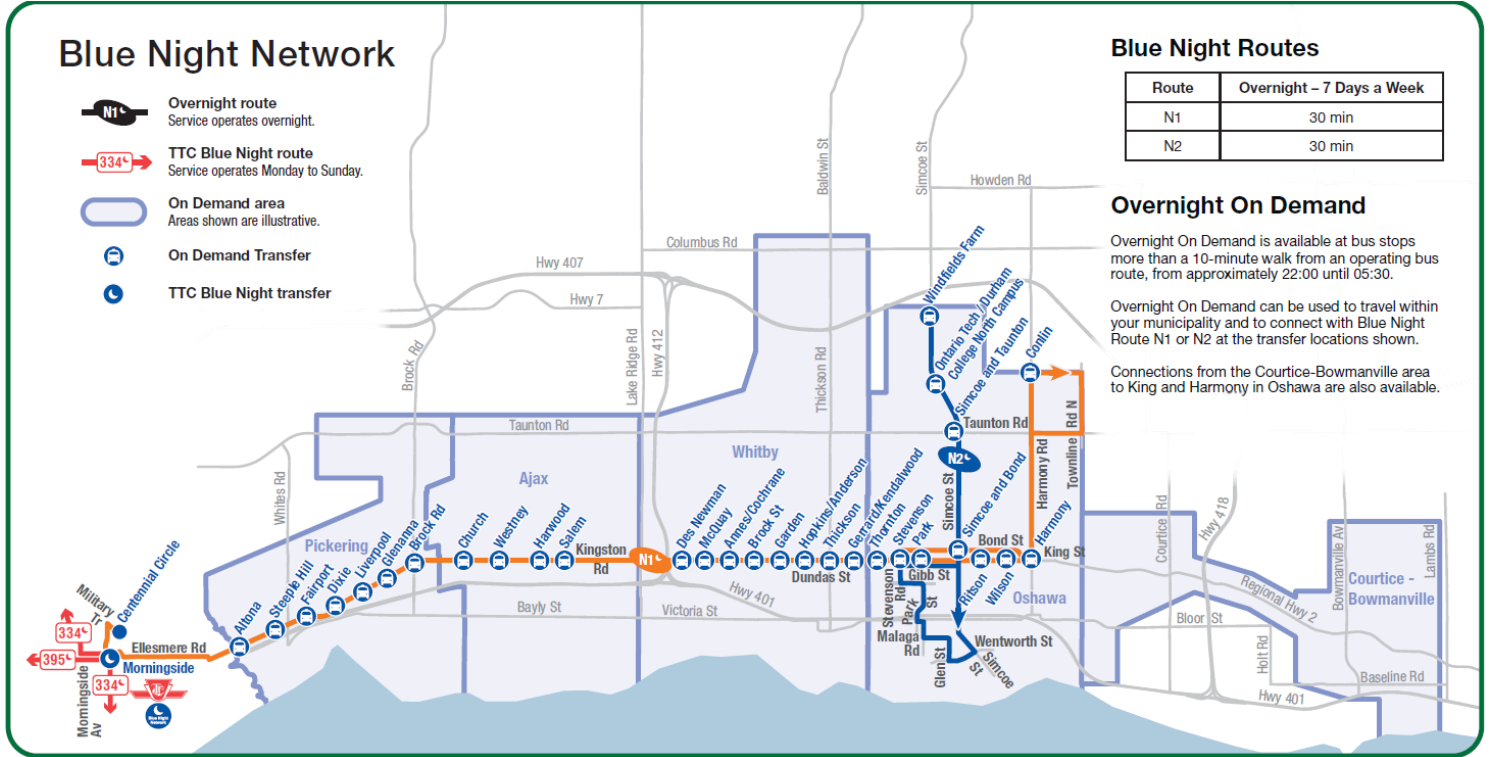

Effective May 5, 2025