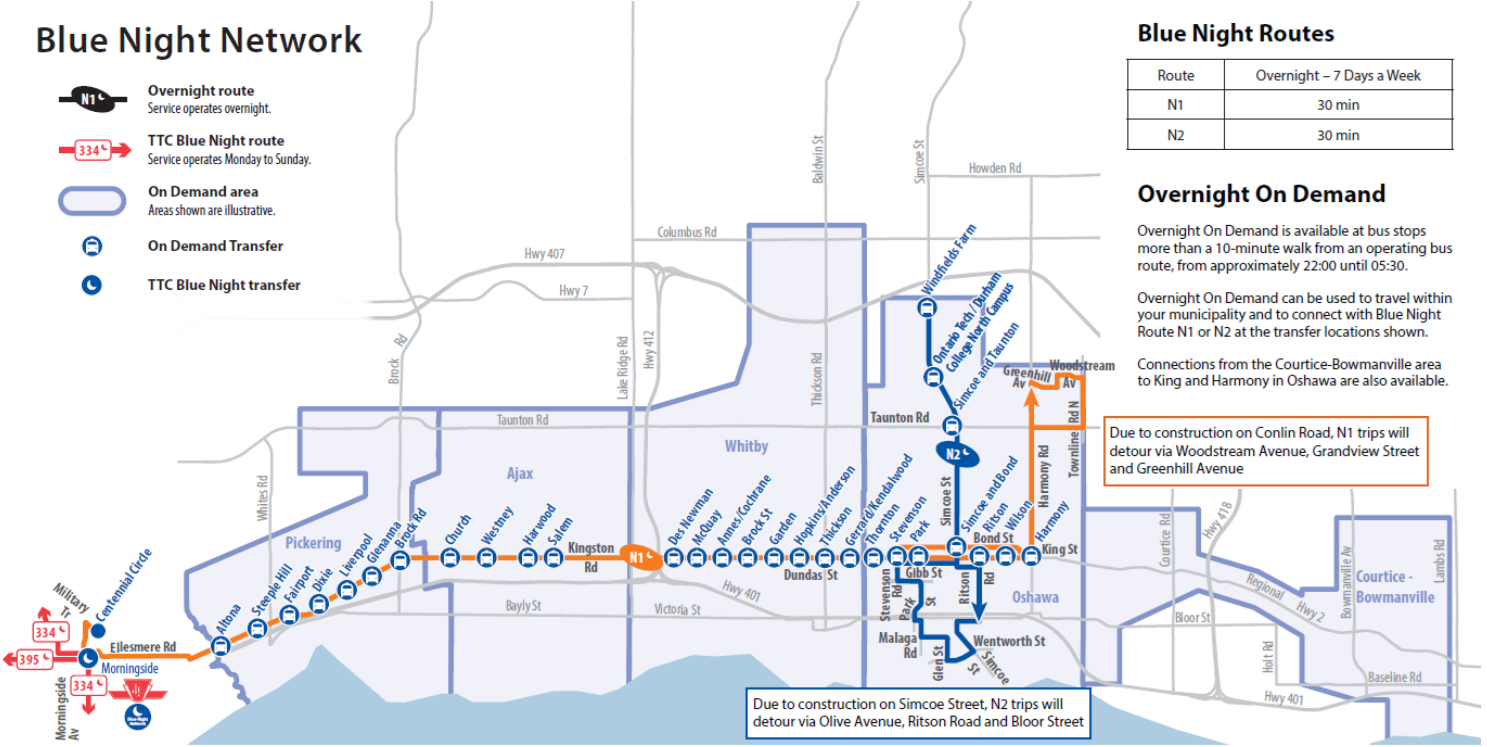

Effective February 23, 2026

Blue Night Network

- Overnight route**
Service operates overnight.
- TTC Blue Night route**
Service operates Monday to Sunday.
- On Demand area**
Areas shown are illustrative.
- On Demand Transfer**
- TTC Blue Night transfer**

Blue Night Routes

Route	Overnight – 7 Days a Week
N1	30 min
N2	30 min

Overnight On Demand

Overnight On Demand is available at bus stops more than a 10-minute walk from an operating bus route, from approximately 22:00 until 05:30.

Overnight On Demand can be used to travel within your municipality and to connect with Blue Night Route N1 or N2 at the transfer locations shown.

Connections from the Courtice-Bowmanville area to King and Harmony in Oshawa are also available.

Due to construction on Conlin Road, N1 trips will detour via Woodstream Avenue, Grandview Street and Greenhill Avenue

Due to construction on Simcoe Street, N2 trips will detour via Olive Avenue, Ritson Road and Bloor Street