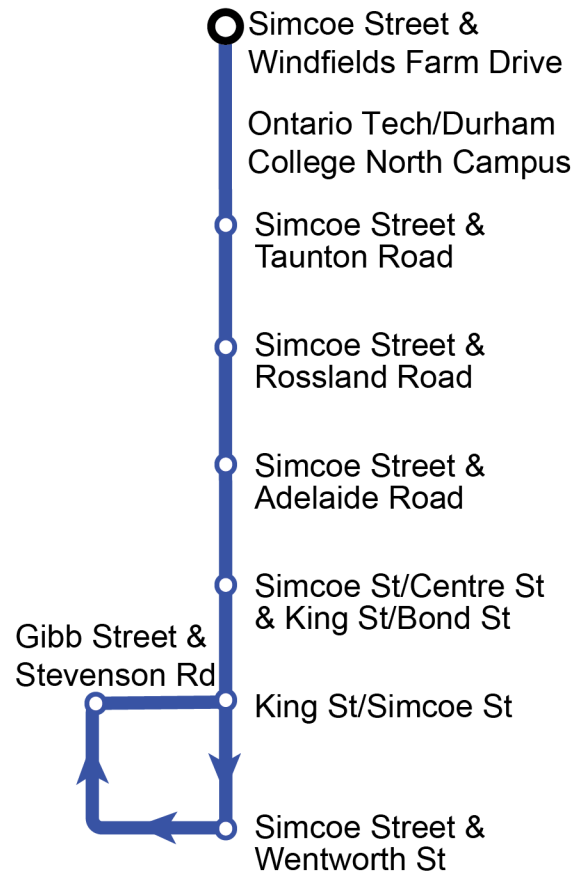

Blue Night N2

Effective June 19, 2023

Dashes indicate the stop is not served by a trip. Trip notes are indicated by a letter or symbol and explained at the bottom of each timetable. Schedule times are shown in 24-hour clock. If you require this information in an accessible format, please contact Customer Service at 1-866-247-0055. See durhamregiontransit.com for more information.