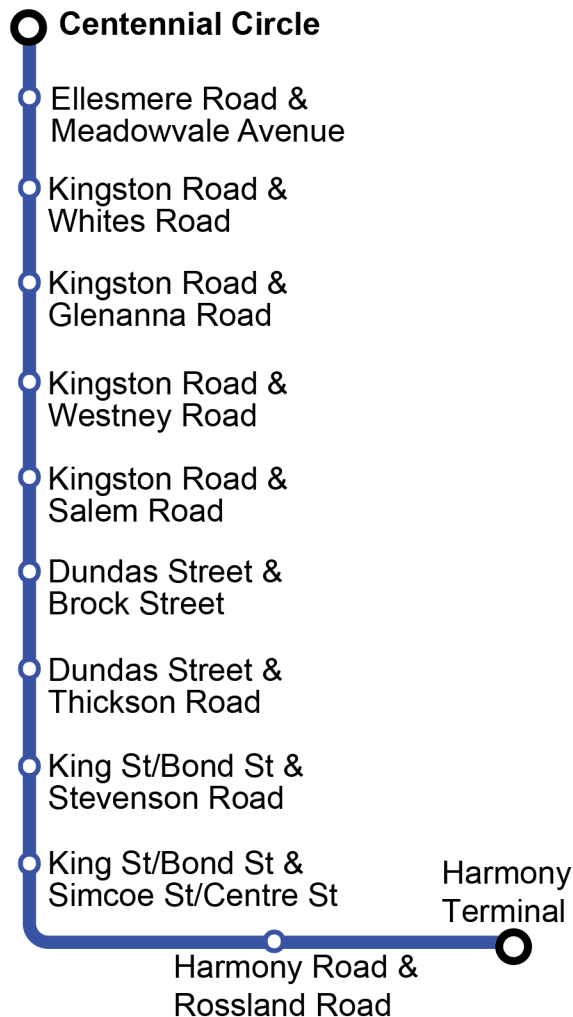

Blue Night N1

Effective June 19, 2023