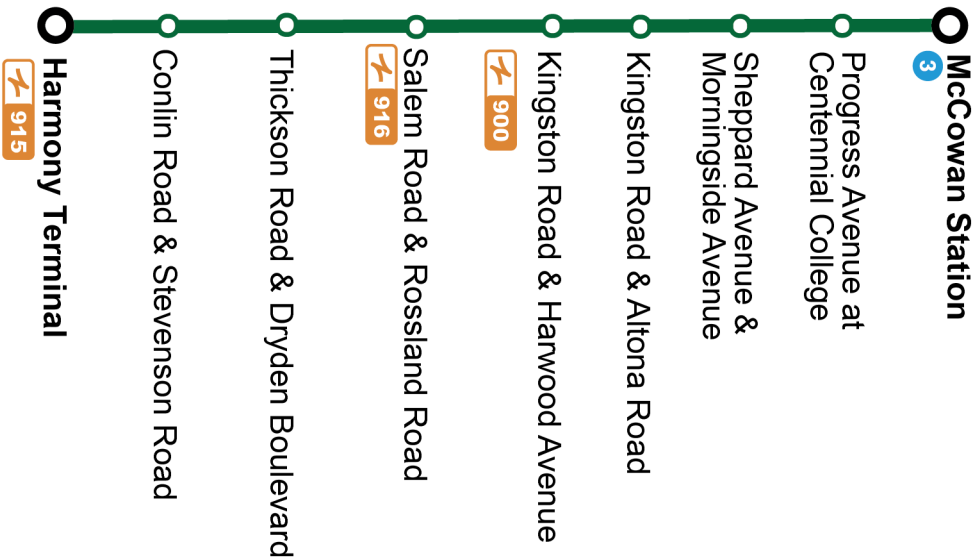

Service is available 24 hours a day. See DurhamRegionTransit.com for more information.

Dashes indicate the stop is not served by a trip. Trip notes are indicated by a letter or symbol and explained at the bottom of each timetable. Schedule times are shown in 24-hour clock. If you require this information in an accessible format, please contact Customer Service at 1-866-247-0055. See durhamregiontransit.com for more information.