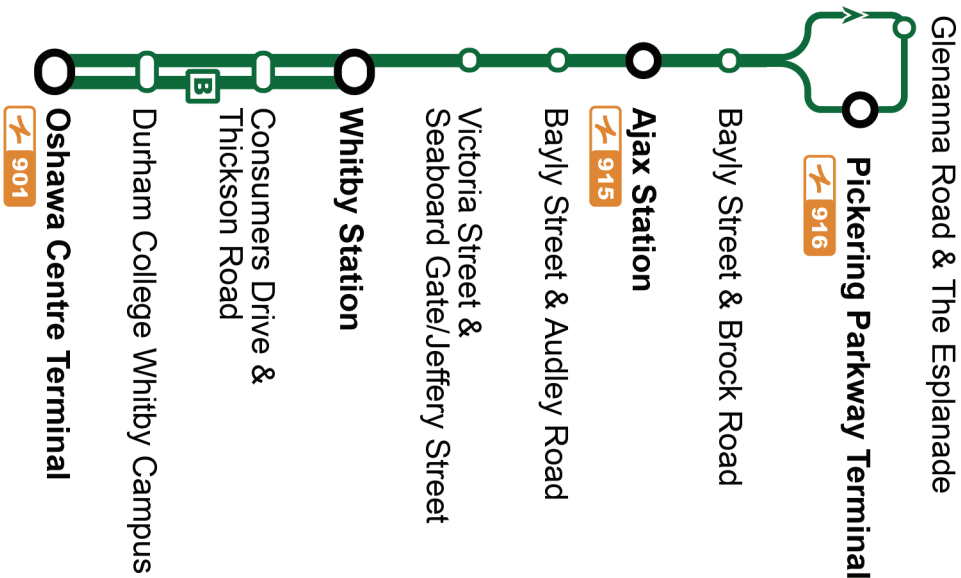

Service is available 24 hours a day. See DurhamRegionTransit.com for more information.

Dashes indicate the stop is not served by a trip. Trip notes are indicated by a letter or symbol and explained at the bottom of each timetable. Schedule times are shown in 24-hour clock. If you require this information in an accessible format, please contact Customer Service at 1-866-247-0055. See durhamregiontransit.com for more information.