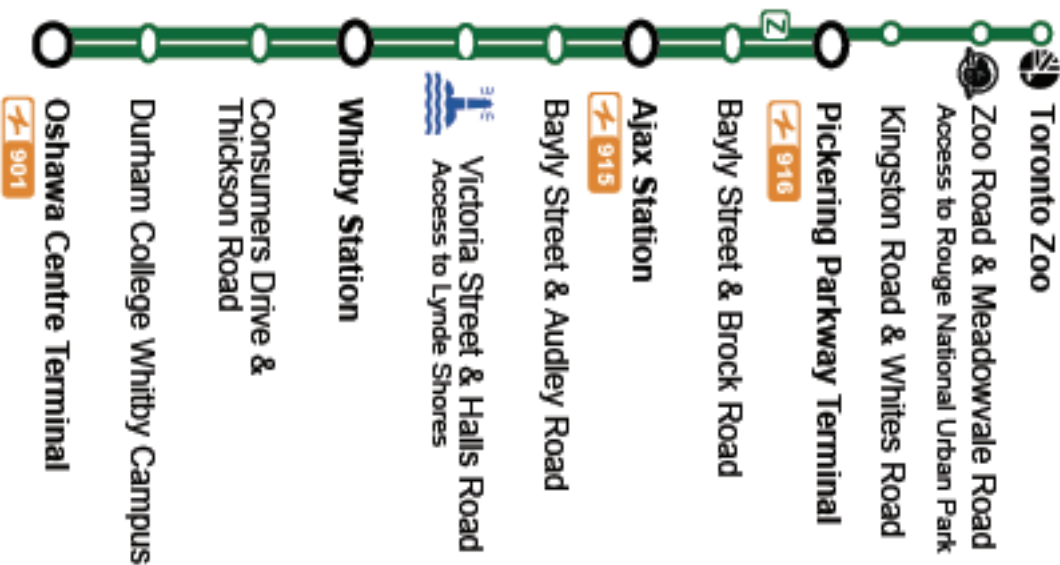

Service is available 24 hours a day. See [DurhamRegionTransit.com](http://DurhamRegionTransit.com) for more information.

Dashes indicate the stop is not served by a trip. Trip notes are indicated by a letter or symbol and explained at the bottom of each timetable. Schedule times are shown in 24-hour clock. If you require this information in an accessible format, please contact Customer Service at 1-866-247-0055. See [durhamregiontransit.com](http://durhamregiontransit.com) for more information.

**B - To Ajax Station**