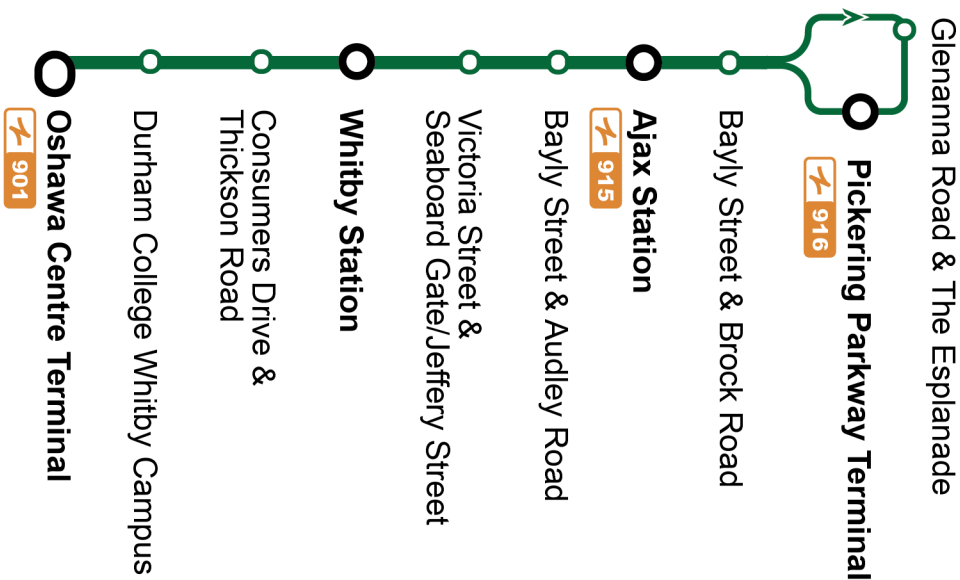

Service is available 24 hours a day. See DurhamRegionTransit.com for more information.

Dashes indicate the stop is not served by a trip. Trip notes are indicated by a letter or symbol and explained at the bottom of each timetable. Schedule times are shown in 24-hour clock. If you require this information in an accessible format, please contact Customer Service at 1-866-247-0055. See durhamregiontransit.com for more information.

B - To Ajax Station