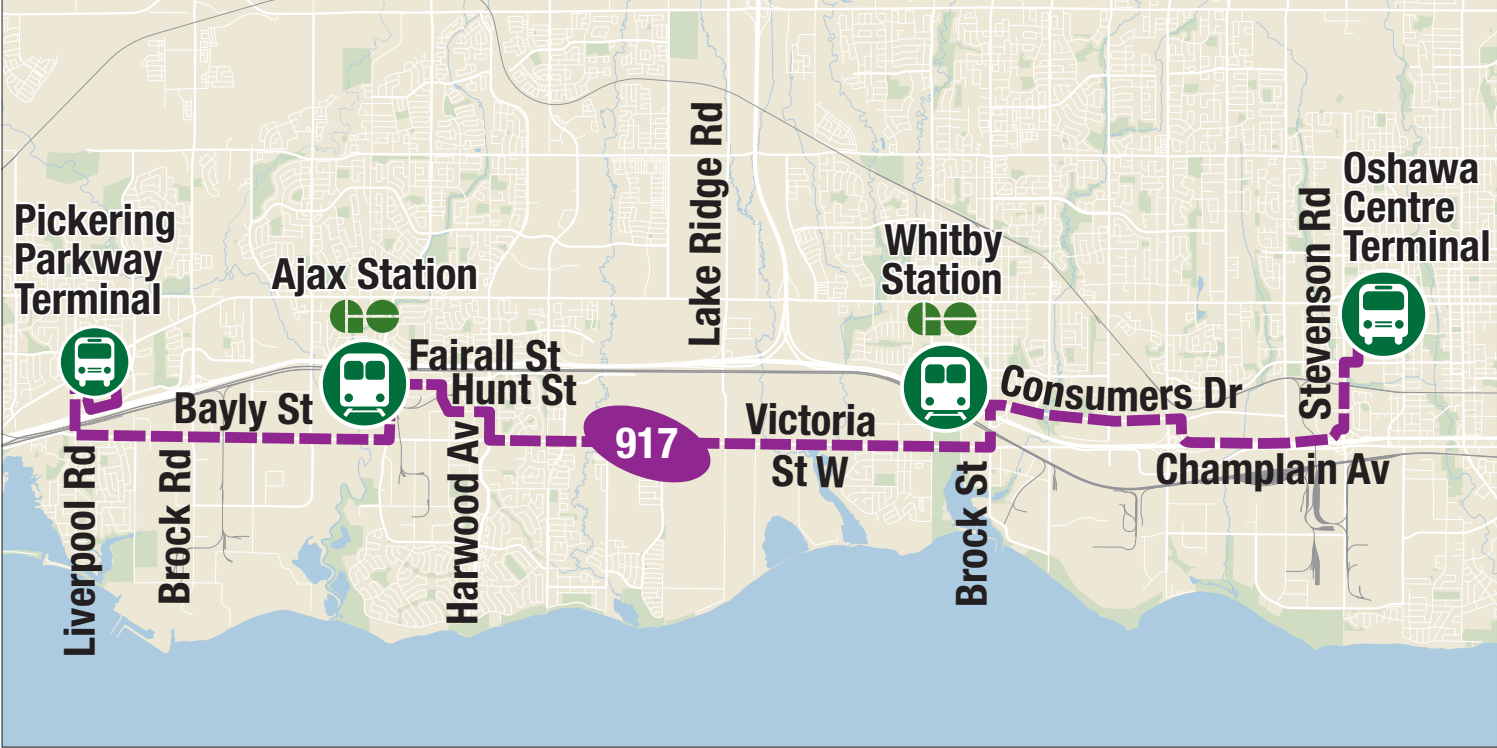

Effective May 5, 2025

24 Hour Service

Service is available 24 hours a day. Provided by On Demand or alternate Scheduled Route. See DurhamRegionTransit.com for more information.

Visit DurhamRegionTransit.com

Get schedules, fare information, service alerts and more.

Find us on social media

Find Durham Region Transit on Facebook, Instagram, and X.

If you require this information in an accessible format, please contact Customer Service at 1-866-247-0055.

A: 917A to Ajax Station