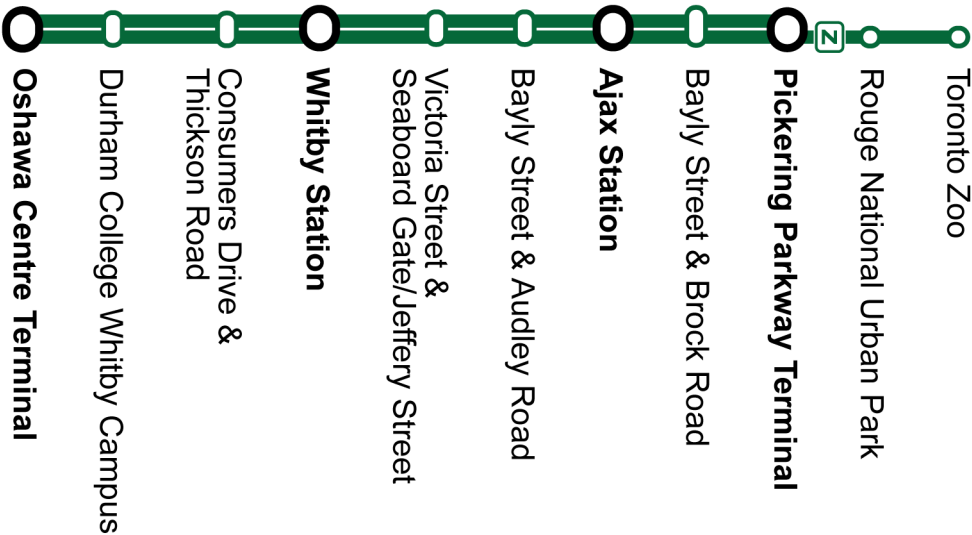

Service is available 24 hours a day. See [DurhamRegionTransit.com](http://DurhamRegionTransit.com) for more information.

Dashes indicate the stop is not served by a trip. Trip notes are indicated by a letter or symbol and explained at the bottom of each timetable. Schedule times are shown in 24-hour clock. If you require this information in an accessible format, please contact Customer Service at 1-866-247-0055. See [durhamregiontransit.com](http://durhamregiontransit.com) for more information.

**B - to Ajax GO Station**