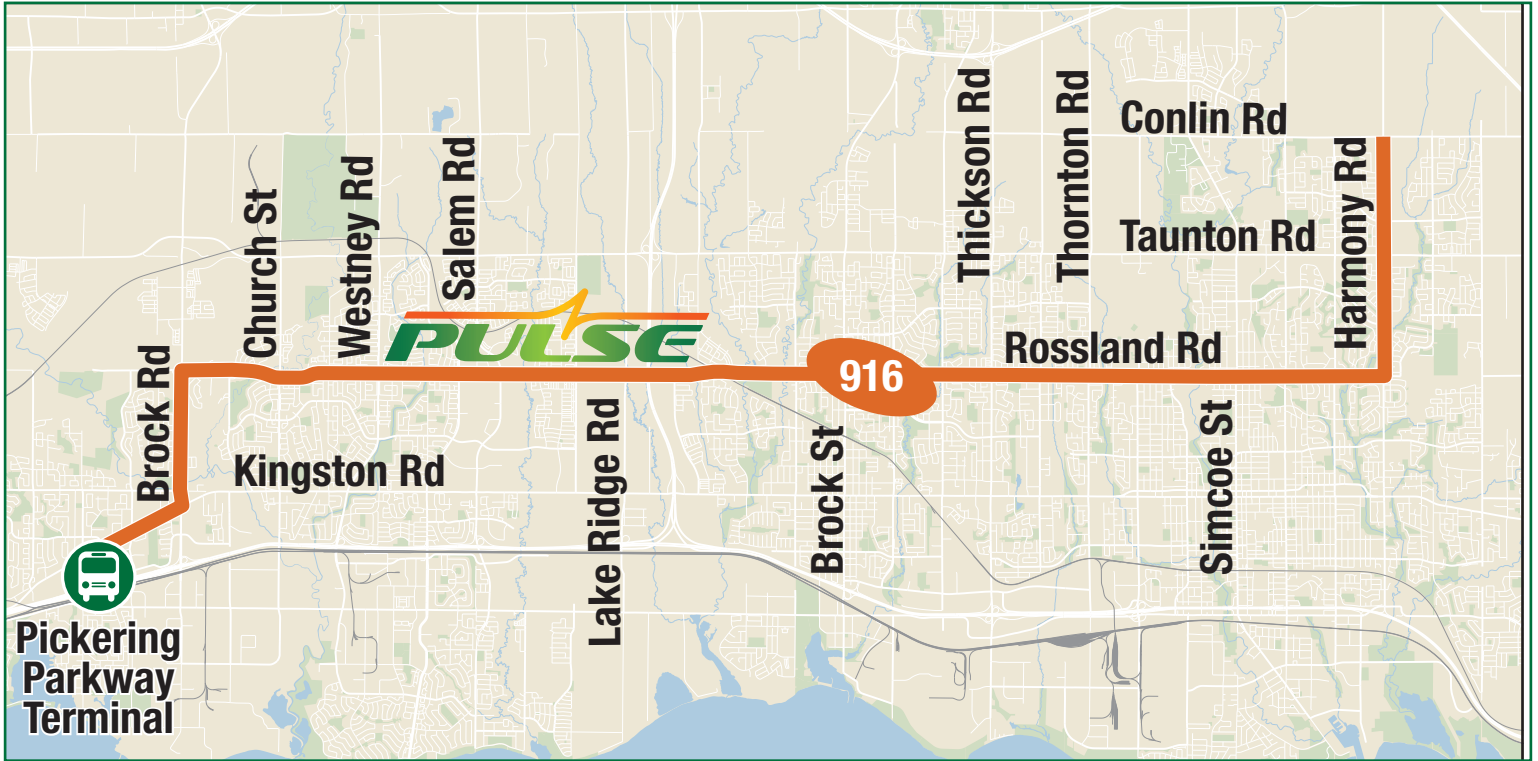

Effective May 5, 2025

Just turn up and go

Catch a bus every 20 minutes, weekdays from morning until evening.

Speak with us

Call 1-866-247-0055.

24 Hour Service

Overnight service is available on Blue Night Route N1.

Trip notes are indicated by a letter or symbol and explained at the bottom of each timetable.

Find us on social media

Find Durham Region Transit on Facebook, Instagram, and X.

Schedule times are shown in 24-hour clock.