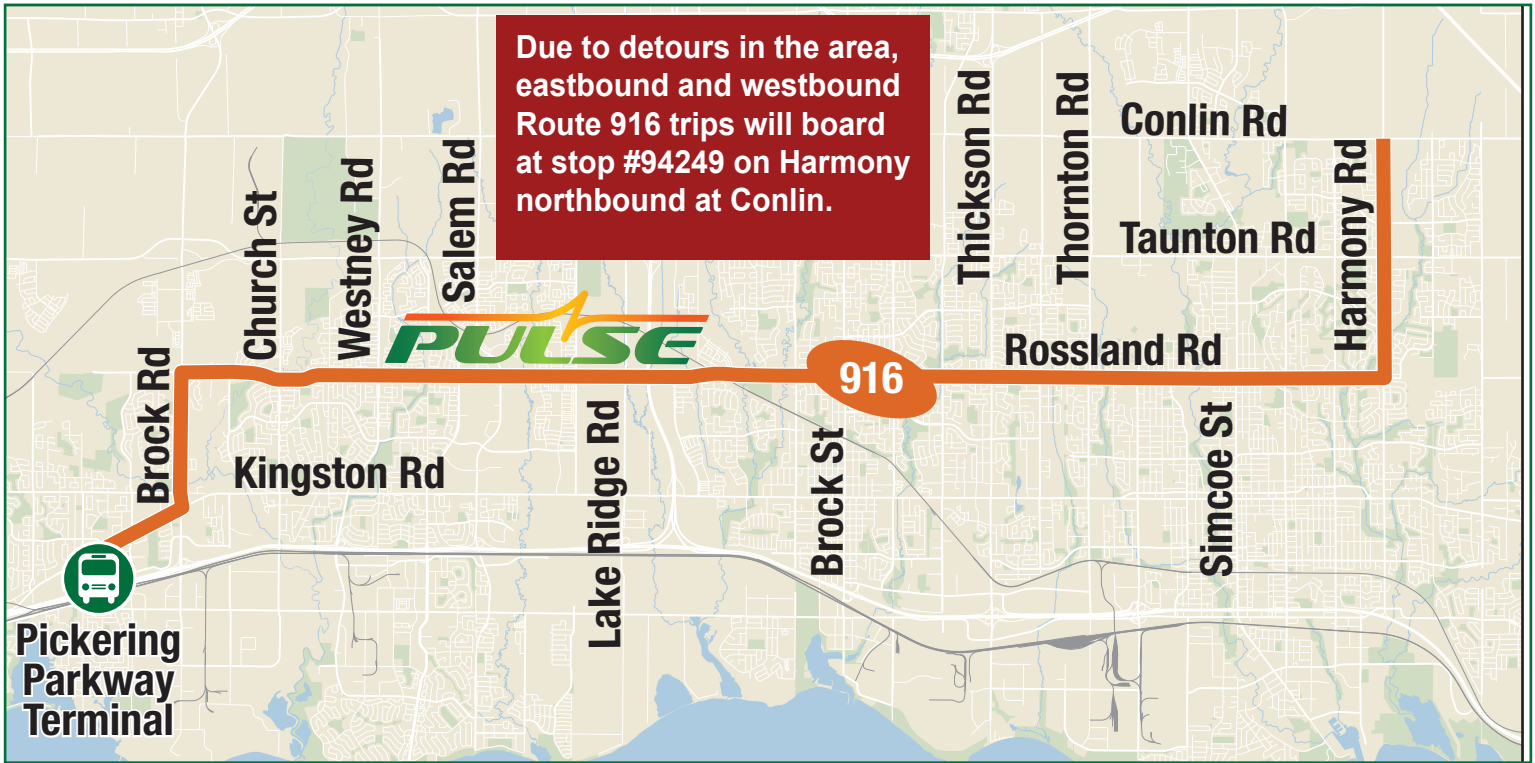

Effective February 23, 2026

Just turn up and go

Catch a bus every 20 minutes, weekdays from morning until evening.

Speak with us

Call 1-866-247-0055.

24 Hour Service

Overnight service is available on Blue Night Route N1.

Trip notes are indicated by a letter or symbol and explained at the bottom of each timetable.

Find us on social media

Find Durham Region Transit on Facebook, Instagram, and X.

Schedule times are shown in 24-hour clock.