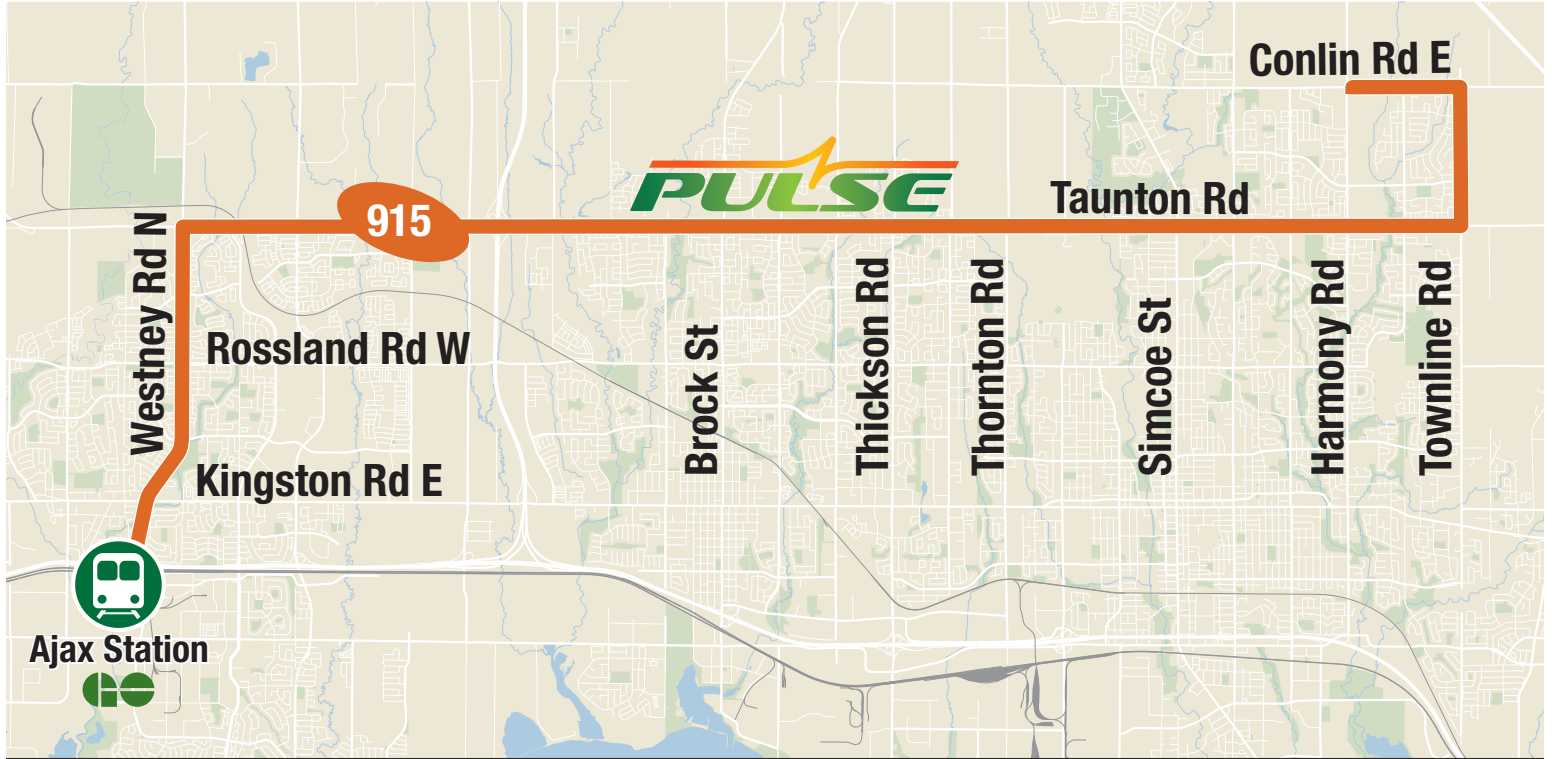

Effective May 5, 2025

Just turn up and go

Catch a bus every 20 minutes, weekdays from morning until evening.

24 Hour Service

Overnight service is available on Blue Night Route N1.

Visit DurhamRegionTransit.com

Weekday								East
Ajax Station Platform 5 Stop #2569	Westney Northbound @ Kingston Stop #2283	Westney Northbound @ Rossland Stop #2252	Taunton Eastbound @ Salem Stop #2400	Taunton Eastbound @ Brock Street Stop #376	Taunton Eastbound @ Thickson Stop #383	Taunton Eastbound @ Simcoe Stop #3534	Taunton Eastbound @ Harmony Stop #848	Harmony Southbound @ Conlin Stop #94250
20:45	20:49	20:54	20:59	21:09	21:16	21:23	21:28	21:38
21:15	21:19	21:23	21:29	21:39	21:45	21:50	21:55	22:05
21:45	21:49	21:53	21:59	22:09	22:15	22:20	22:25	22:35
22:15	22:19	22:23	22:29	22:39	22:45	22:50	22:55	23:05
22:45	22:49	22:53	22:59	23:09	23:15	23:20	23:25	23:35
23:15	23:19	23:23	23:29	23:39	23:45	23:50	23:55	0:05
23:55	23:59	0:03	0:09	0:19	0:25	0:30	0:35	0:45
0:22	0:26	0:30	0:36	0:46	0:52	0:57	1:02	1:12