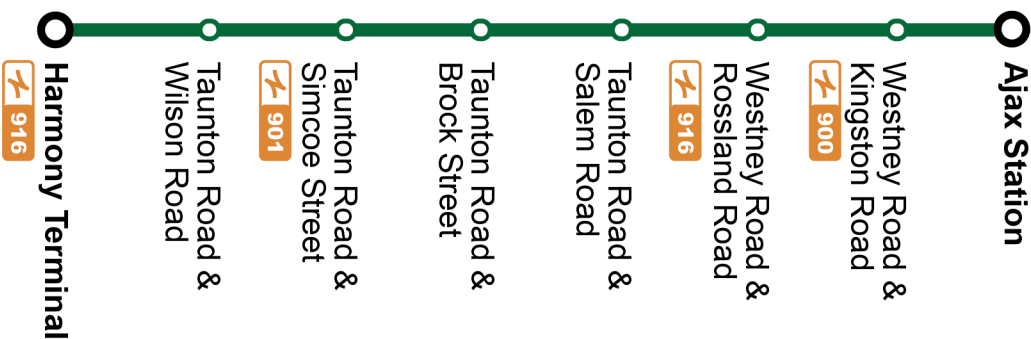

Service is available 24 hours a day. See [DurhamRegionTransit.com](http://DurhamRegionTransit.com) for more information.

Dashes indicate the stop is not served by a trip. Trip notes are indicated by a letter or symbol and explained at the bottom of each timetable. Schedule times are shown in 24-hour clock. If you require this information in an accessible format, please contact Customer Service at 1-866-247-0055. See [durhamregiontransit.com](http://durhamregiontransit.com) for more information.