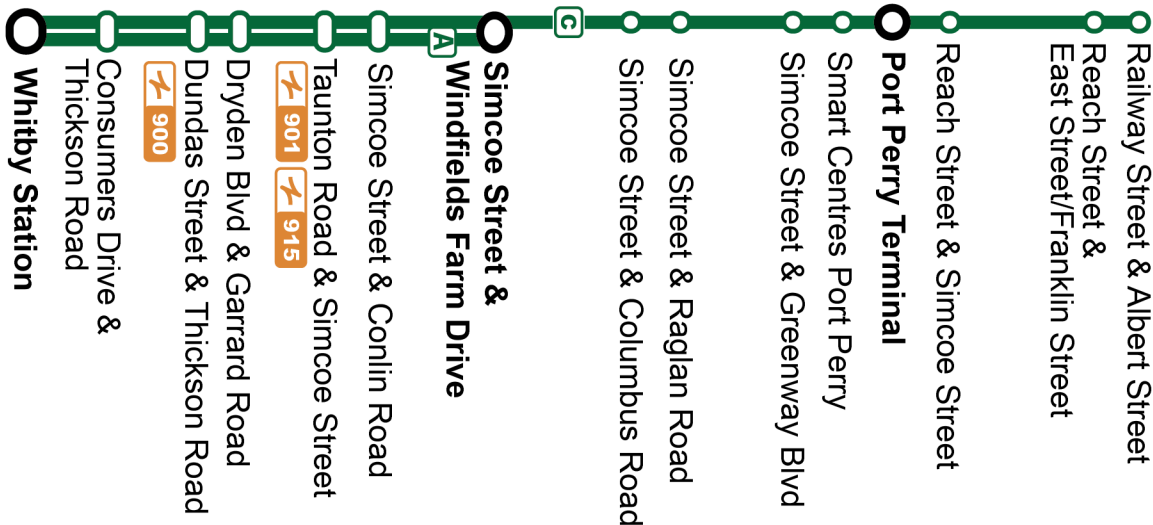

Service is available 24 hours a day within the Whitby urban area. See DurhamRegionTransit.com for more information.

Dashes indicate the stop is not served by a trip. Trip notes are indicated by a letter or symbol and explained at the bottom of each timetable. Schedule times are shown in 24-hour clock. If you require this information in an accessible format, please contact Customer Service at 1-866-247-0055. See durhamregiontransit.com for more information.

A To Simcoe Street and Wildfields Farm Drive
C To Railway Street and Albert Street