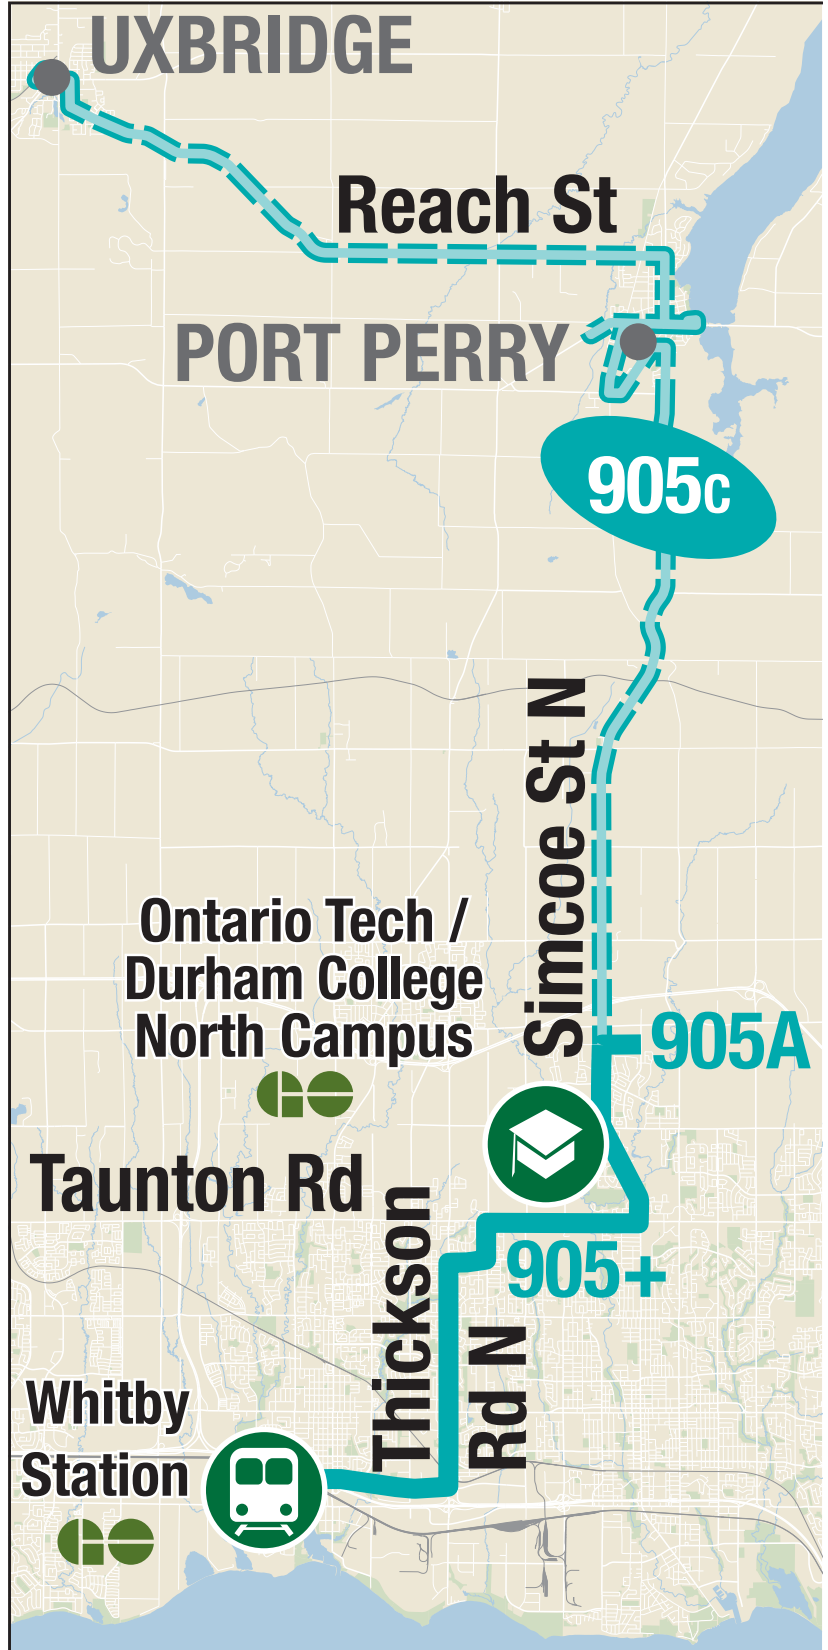

Effective May 5, 2025

Just turn up and go

Between Whitby Station and Windfields Farm Drive, catch a bus every 15 minutes Monday to Friday, from morning until evening.

24 Hour Service

Service is available 24 hours a day. Provided by On Demand or alternate Scheduled Route. See DurhamRegionTransit.com for more information.

If you require this information in an accessible format, please contact Customer Service at 1-866-247-0055.

Visit DurhamRegionTransit.com

Get schedules, fare information, service alerts and more.

Speak with us

Call 1-866-247-0055.

Download public transit apps

Download the DRT On Demand or Transit App to plan trips.

Find us on social media

Find Durham Region Transit on Facebook, Instagram, and X.

Reading the schedule

Dashes indicate the stop is not served by a trip.

Trip notes are indicated by a letter or symbol and explained at the bottom of each timetable.

Schedule times are shown in 24-hour clock.