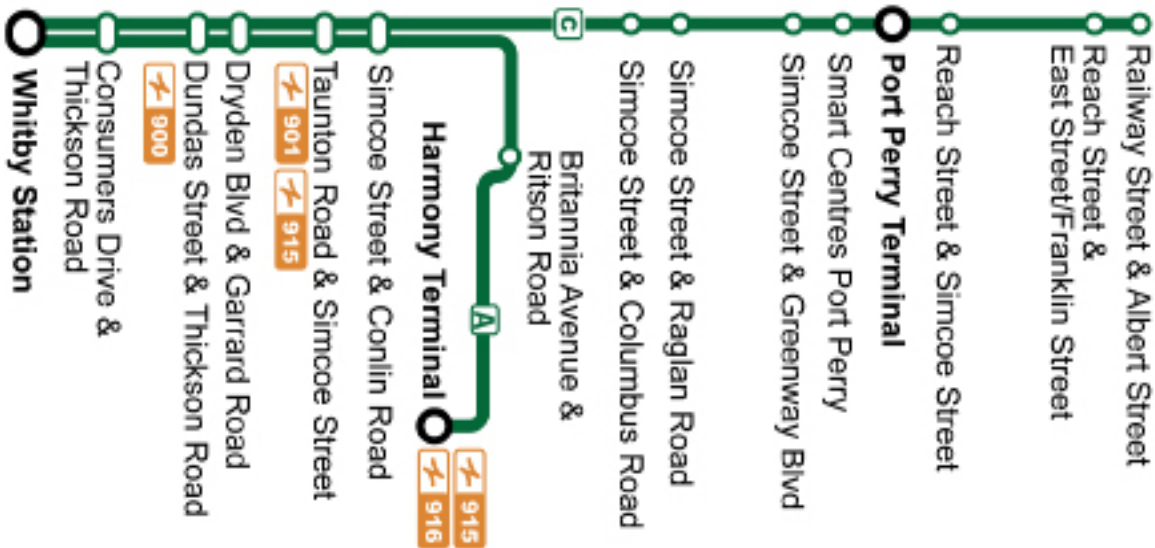

Weekday				South			
Railway Southbound @ Albert <b>Stop #93704</b>	Curts Eastbound @ Port Perry Terminal <b>Stop #2491</b>	Harmony Terminal <b>Stop #812</b>	Simcoe Southbound @ Conlin <b>Stop #3542</b>	Garrard Southbound @ Griffen <b>Stop #293</b>	Thickson Southbound @ Dundas <b>Stop #313</b>	Whitby Station <b>Stop #2576</b>	
-	-	-	-	05:36	05:45	05:55	
-	-	-	-	06:06	06:15	06:25	
-	-	-	-	06:36	06:45	06:55	
-	-	-	-	06:51	07:00	07:10	
06:03	06:26	-	06:56	07:06	07:15	07:25	
-	-	-	-	07:21	07:30	07:40	
-	-	07:10	07:26	07:36	07:45	07:55	
-	-	-	-	07:51	08:00	08:10	
-	-	07:40	07:56	08:06	08:15	08:25	
-	-	07:55	08:11	08:22	08:30	08:40	
07:33	07:56	-	08:27	08:38	08:46	08:55	
-	-	08:25	08:41	08:52	09:00	09:10	
-	-	08:40	08:56	09:07	09:15	09:24	
-	-	08:55	09:11	09:22	09:30	09:40	
-	-	09:10	09:26	09:37	09:45	09:54	
-	-	09:25	09:41	09:52	10:00	10:10	
09:00	09:25	-	09:57	10:08	10:16	10:26	
-	-	09:55	10:11	10:22	10:30	10:40	
-	-	10:10	10:26	10:37	10:45	10:55	
-	-	10:25	10:41	10:52	11:00	11:10	
-	-	10:40	10:56	11:07	11:15	11:25	
-	-	10:55	11:11	11:22	11:30	11:40	
10:30	10:55	-	11:27	11:38	11:46	11:56	
-	-	11:25	11:41	11:52	12:00	12:10	
-	-	11:40	11:56	12:07	12:15	12:25	
-	-	11:55	12:11	12:22	12:30	12:40	
-	-	12:10	12:26	12:37	12:45	12:55	
-	-	12:25	12:41	12:52	13:00	13:10	
12:00	12:25	-	12:57	13:08	13:16	13:26	
-	-	12:55	13:11	13:22	13:30	13:40	
-	-	13:10	13:26	13:37	13:45	13:55	
-	-	13:25	13:41	13:52	14:00	14:10	

**A** To Harmony Terminal  
**C** To Railway Street and Albert Street