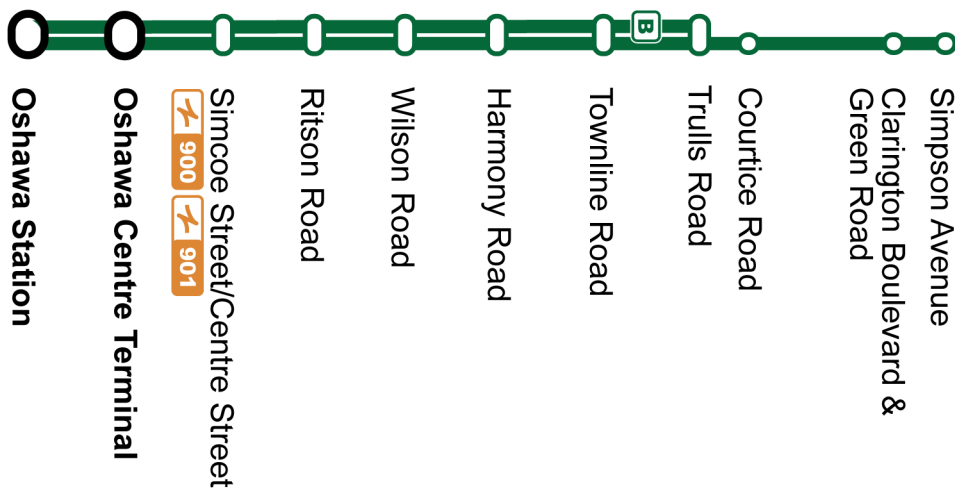

Service is available 24 hours a day within the Whitby urban area.
 See DurhamRegionTransit.com for more information.

Dashes indicate the stop is not served by a trip. Trip notes are indicated by a letter or symbol and explained at the bottom of each timetable. Schedule times are shown in 24-hour clock. If you require this information in an accessible format, please contact Customer Service at 1-866-247-0055. See durhamregiontransit.com for more information.

Weekday								West
Simpson @ King Stop #1498	Clarrington Boulevard @ Prince William Stop #1504	Trulls Southbound @ Durham Highway 2 Stop #94042	THighway 2 @ Trulls Stop #1219	King @ Harmony Stop #1156	Bond @ Simcoe Stop #1165	Oshawa Centre Terminal Arrival Stop #2595	Oshawa Centre Terminal Departure Stop #2595	Oshawa Station Stop #2585
-	-	17:38	-	17:46	17:52	17:59	18:04	18:12
17:41	17:49	-	17:59	18:06	18:12	18:19	18:24	18:32
-	-	18:08	-	18:16	18:22	18:29	18:34	18:42
18:11	18:19	-	18:29	18:36	18:42	18:49	18:54	19:02
-	18:49	-	18:59	19:06	19:12	19:19	19:24	19:32
-	19:19	-	19:29	19:36	19:42	19:49	19:54	20:02
-	19:47	-	19:57	20:04	20:10	20:17	20:22	20:30
-	20:17	-	20:27	20:34	20:40	20:47	20:52	21:00
-	20:47	-	20:57	21:04	21:10	21:17	21:22	21:30
-	21:17	-	21:27	21:34	21:39	21:45	21:51	21:58
-	21:47	-	21:57	22:04	22:09	22:15	22:21	22:28
-	22:17	-	22:27	22:34	22:39	22:45	22:51	22:58