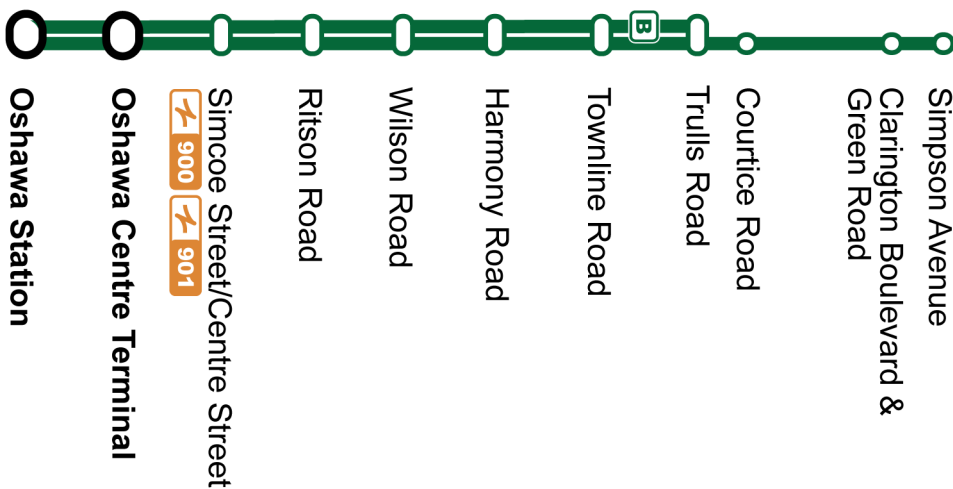

Service is available 24 hours a day within the Whitby urban area.
 See DurhamRegionTransit.com for more information.

Dashes indicate the stop is not served by a trip. Trip notes are indicated by a letter or symbol and explained at the bottom of each timetable. Schedule times are shown in 24-hour clock. If you require this information in an accessible format, please contact Customer Service at 1-866-247-0055. See durhamregiontransit.com for more information.

Weekday								West
Simpson @ King Stop #1498	Clarrington Boulevard @ Prince William Stop #1504	Trulls Southbound @ Durham Highway 2 Stop #94042	THighway 2 @ Trulls Stop #1219	King @ Harmony Stop #1156	Bond @ Simcoe Stop #1165	Oshawa Centre Terminal Arrival Stop #2595	Oshawa Centre Terminal Departure Stop #2595	Oshawa Station Stop #2585
-	-	17:41	-	17:49	17:55	18:02	18:07	18:15
17:41	17:49	-	17:59	18:06	18:12	18:19	18:24	18:32
-	-	18:11	-	18:19	18:25	18:32	18:37	18:45
18:11	18:19	-	18:29	18:36	18:42	18:49	18:54	19:02
-	18:49	-	18:59	19:06	19:12	19:19	19:24	19:32
-	19:19	-	19:29	19:36	19:42	19:49	19:54	20:02
-	19:47	-	19:57	20:04	20:10	20:17	20:22	20:30
-	20:17	-	20:27	20:34	20:40	20:47	20:52	21:00
-	20:47	-	20:57	21:04	21:10	21:17	21:22	21:30
-	21:17	-	21:27	21:34	21:39	21:45	21:51	21:58
-	21:47	-	21:57	22:04	22:09	22:15	22:21	22:28
-	22:17	-	22:27	22:34	22:39	22:45	22:51	22:58