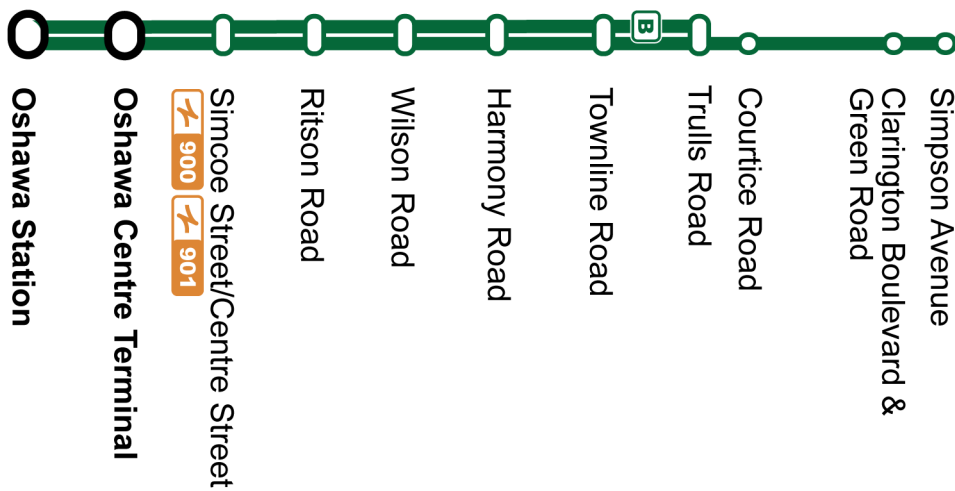

Service is available 24 hours a day within the Whitby urban area.
 See DurhamRegionTransit.com for more information.

Dashes indicate the stop is not served by a trip. Trip notes are indicated by a letter or symbol and explained at the bottom of each timetable. Schedule times are shown in 24-hour clock. If you require this information in an accessible format, please contact Customer Service at 1-866-247-0055. See durhamregiontransit.com for more information.

Weekday									West
Clarrington Blvd @ Prince William Stop #1504	Highway 2 @ Boswell Stop #1436	Trulls Southbound @ Durham Highway 2 Stop #94042	THighway 2 @ Trulls Stop #1219	King @ Harmony Stop #1156	Bond @ Simcoe Stop #1165	Oshawa Centre Terminal Arrival Stop #2595	Oshawa Centre Terminal Departure Stop #2595	Oshawa Station Stop #2585	
-	-	17:41	-	17:49	17:55	18:02	18:07	18:15	
17:41	17:49	-	17:59	18:06	18:12	18:19	18:24	18:32	
-	-	18:11	-	18:19	18:25	18:32	18:37	18:45	
18:11	18:19	-	18:29	18:36	18:42	18:49	18:54	19:02	
-	18:49	-	18:59	19:06	19:12	19:19	19:24	19:32	
-	19:19	-	19:29	19:36	19:42	19:49	19:54	20:02	
-	19:47	-	19:57	20:04	20:10	20:17	20:22	20:30	
-	20:17	-	20:27	20:34	20:40	20:47	20:52	21:00	
-	20:47	-	20:57	21:04	21:10	21:17	21:22	21:30	
-	21:17	-	21:27	21:34	21:39	21:45	21:51	21:58	
-	21:47	-	21:57	22:04	22:09	22:15	22:21	22:28	
-	22:17	-	22:27	22:34	22:39	22:45	22:51	22:58	