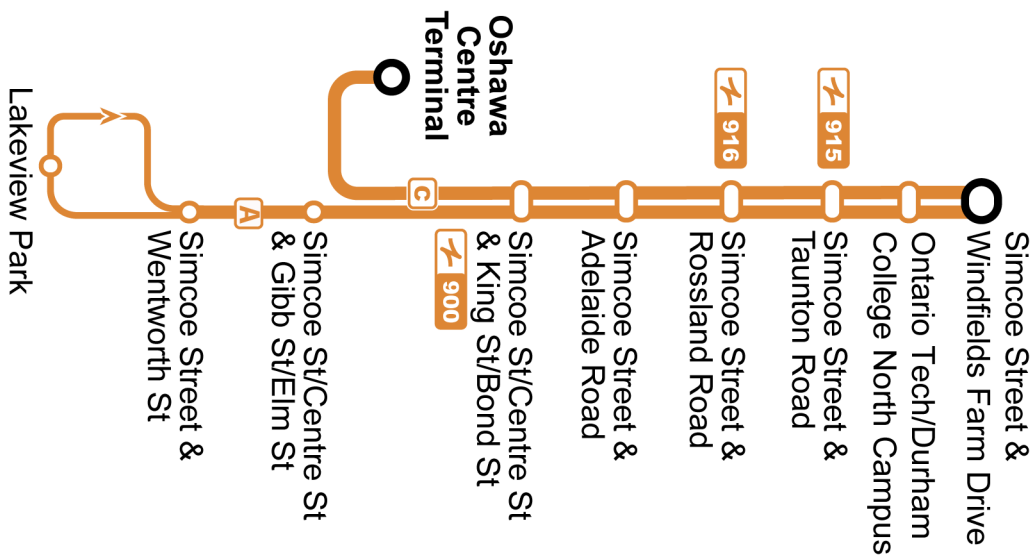

Additional overnight service is available on Blue Night Routes N1 and N2.

Dashes indicate the stop is not served by a trip. Trip notes are indicated by a letter or symbol and explained at the bottom of each timetable. Schedule times are shown in 24-hour clock. If you require this information in an accessible format, please contact Customer Service at 1-866-247-0055. See durhamregiontransit.com for more information.

A To Lakeview & Ritson
C To Oshawa Centre