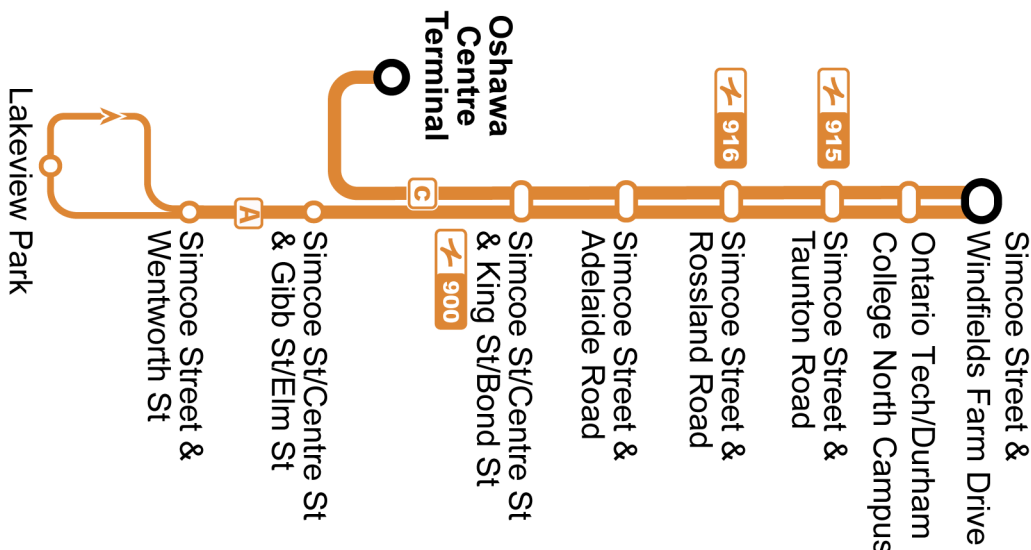

Additional overnight service is available on Blue Night Routes N1 and N2.

Dashes indicate the stop is not served by a trip. Trip notes are indicated by a letter or symbol and explained at the bottom of each timetable. Schedule times are shown in 24-hour clock. If you require this information in an accessible format, please contact Customer Service at 1-866-247-0055. See durhamregiontransit.com for more information.