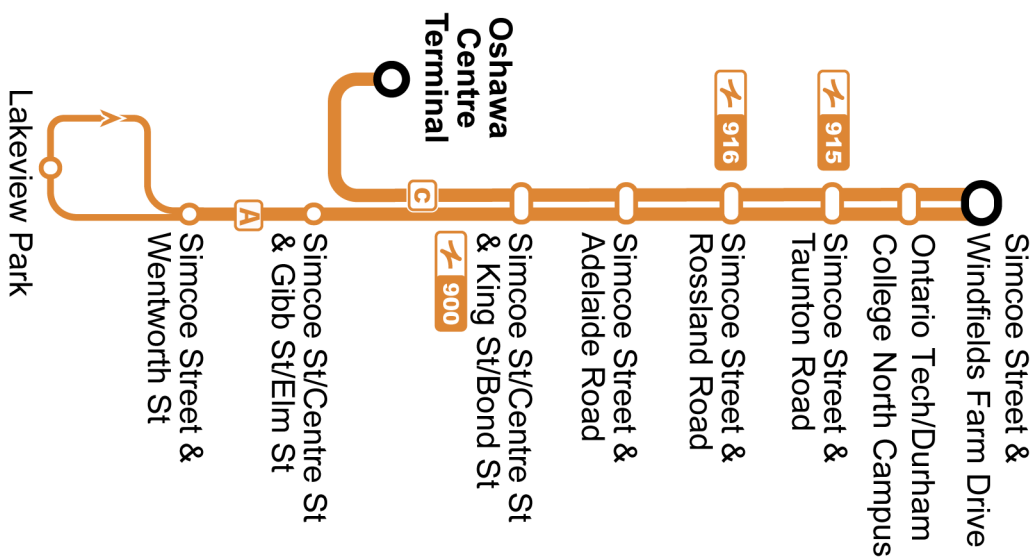

Additional overnight service is available on Blue Night Routes N1 and N2.

Dashes indicate the stop is not served by a trip. Trip notes are indicated by a letter or symbol and explained at the bottom of each timetable. Schedule times are shown in 24-hour clock. If you require this information in an accessible format, please contact Customer Service at 1-866-247-0055. See durhamregiontransit.com for more information.

A Windfields Farm Drive to Lakeview & Ritson
C Windfields Farm Drive to Oshawa Centre