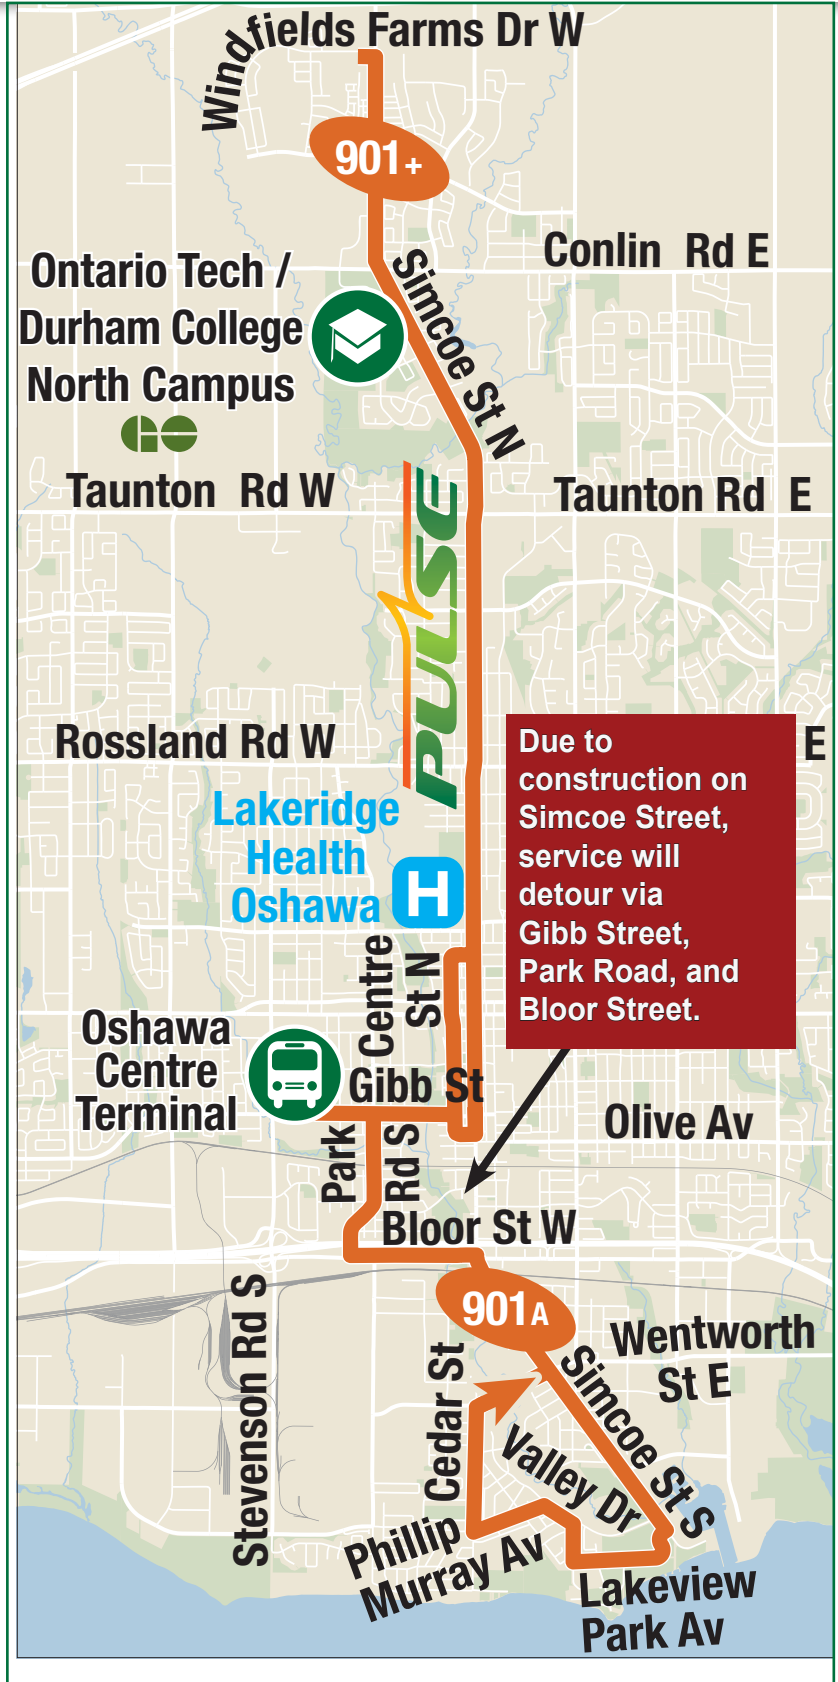

### Reading the schedule

Dashes indicate the stop is not served by a trip.

Trip notes are indicated by a letter or symbol and explained at the bottom of each timetable.

Schedule times are shown in 24-hour clock.